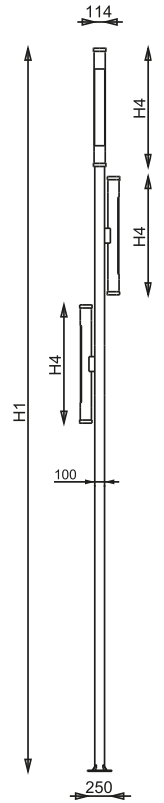

Total Height (H1)	Head (H4)
5000mm	665mm
6000mm	665mm/932mm/1200mm
7000mm	665mm/932mm/1200mm

PRODUCT DATA

General Information

Number of light source	30+30+30 (90 pcs)
LED module	High Power LED's on alu-PCB
Light distribution	ASYM
Light source colour	3000K-4000K
Number of gear unit	18
Driver / power unit	PS (Constant current)
Driver included	Yes
Optical cover / lens type	-
Control interface	On/Off
Connection	-
Cable	3x1 mm ²
Protection class IEC	Safety class I
CE mark	CE mark
ENEC mark	-
Warranty period	5 years
Optic type	Asymmetric
EU RoHS compliant	Yes
Light source engine type	LED
LDT / IES photometric file	Available
Life span	Estimated average 50.000 hours
MacAdams	CCT tolerance within a 3 step MacAdams ellipse
Product code	60-74-032-03-03-180-90-X-XX (X:Pole height, XX: Led colour)

Operating and Electrical

Input Voltage	100-305 V AC
Input frequency	50 to 60 Hz
Inrush current	818 mA
Power factor (min.)	0.92

Control and Dimming

Dimmable(optional)	DALI , 1-10V
DMX	-

Mechanical and Housing

Housing material	Aluminium / Steel extrusion & die cast
Gasket	Silicone
Optic material	PMMA
Optical cover / lens material	Plexiglass (3mm)
Fixation material	Stainless steel
Mounting device	-
Effective projected area	0.684m ² , 0.798m ²
Colour	Grey
Dimensions (height x width)	6000,7000 mm x114 mm