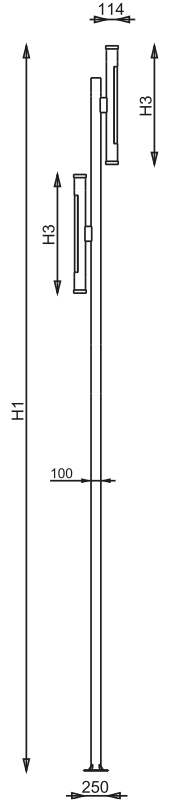

Total Height (H1)	Head (H3)
4000mm	665mm
5000mm	665mm/932mm/1200mm
6000mm	665mm/932mm/1200mm
7000mm	665mm/932mm/1200mm

#### General Information

Number of light source	30+30 (60 pcs)
LED module	High Power LED's on alu-PCB
Light distribution	ASYM
Light source colour	3000K-4000K
Number of gear unit	12
Driver / power unit	PS (Constant current)
Driver included	Yes
Optical cover / lens type	-
Control interface	On/Off
Connection	-
Cable	3x1 mm <sup>2</sup>
Protection class IEC	Safety class I
CE mark	CE mark
ENEC mark	-
Warranty period	5 years
Optic type	Asymmetric
EU RoHS compliant	Yes
Light source engine type	LED
LDT / IES photometric file	Available
Life span	Estimated average 50.000 hours
MacAdams	CCT tolerance within a 3 step MacAdams ellipse
Product code	60-74-032-02-03-60-60-X-XX (X:Pole height, XX: Led colour)

#### Mechanical and Housing

Housing material	Aluminium / Steel extrusion & die cast
Gasket	Silicone
Optic material	PMMA
Optical cover / lens material	Plexiglass (3mm)
Fixation material	Stainless steel
Mounting device	-
Effective projected area	0.57m <sup>2</sup> , 0.684m <sup>2</sup> , 0.798m <sup>2</sup>
Colour	Grey
Dimensions (height x width )	5000,6000,7000 mm x114 mm