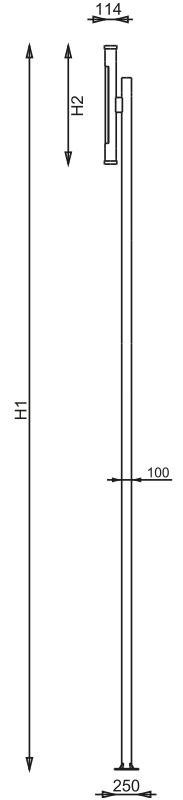

Total Height (H1)	Head (H2)
3000mm	665mm
4000mm	665mm/932mm
5000mm	665mm/932mm/1200mm
6000mm	665mm/932mm/1200mm
7000mm	665mm/932mm/1200mm

PRODUCT DATA

General Information

Number of light source	15 pcs
LED module	High Power LED's on alu-PCB
Light distribution	ASYM
Light source colour	3000K-4000K
Number of gear unit	3
Driver / power unit	PS (Constant current)
Driver included	Yes
Optical cover / lens type	-
Control interface	On/Off
Connection	-
Cable	3x1 mm ²
Protection class IEC	Safety class I
CE mark	CE mark
ENEC mark	-
Warranty period	5 years
Optic type	Asymmetric
EU RoHS compliant	Yes
Light source engine type	LED
LDT / IES photometric file	Available
Life span	Estimated average 50.000 hours
MacAdams	CCT tolerance within a 3 step MacAdams ellipse
Product code	60-74-032-01-03-45-15-X-XX (X:Pole height, XX: Led colour)

Operating and Electrical

Input Voltage	100-305 V AC
Input frequency	50 to 60 Hz
Inrush current	205 mA
Power factor (min.)	0.92

Control and Dimming

Dimmable(optional)	DALI , 1-10V
DMX	-

Mechanical and Housing

Housing material	Aluminium / Steel extrusion & die cast
Gasket	Silicone
Optic material	PMMA
Optical cover / lens material	Plexiglass (3mm)
Fixation material	Stainless steel
Mounting device	-
Effective projected area	0.342m ² , 0.456m ² , 0.57m ² , 0.684m ² , 0.798m ²
Colour	Grey
Dimensions (height x width)	3000,4000,5000,6000,7000 mm x114 mm