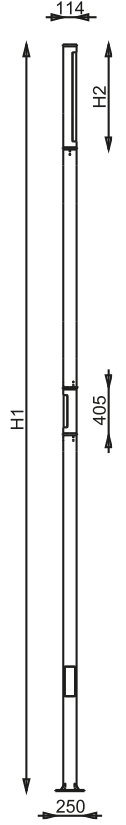

URBAN LIGHTING LUMINAIRES

IP66

IK10

EN60598 CE

Total Height (H1)	Head (H2)
3000mm	405mm/644mm
4000mm	405mm/644mm/885mm/1204mm
5000mm	405mm/644mm/885mm/1204mm
6000mm	405mm/644mm/885mm/1204mm
7000mm	405mm/644mm/885mm/1204mm

PRODUCT DATA

General Information

Number of light source	12+12 (24 pcs)
LED module	High Power LED's on alu-PCB
Light distribution	ASYM
Light source colour	3000K-4000K
Number of gear unit	3+3
Driver / power unit	PS (Constant current)
Driver included	Yes
Optical cover / lens type	-
Control interface	On/Off
Connection	-
Cable	3x1 mm ²
Protection class IEC	Safety class I
CE mark	CE mark
ENEC mark	-
Warranty period	5 years
Optic type	Asymmetric
EU RoHS compliant	Yes
Light source engine type	LED
LDT / IES photometric file	Available
Life span	Estimated average 50.000 hours
MacAdams	CCT tolerance within a 3 step MacAdams ellipse
Product code	60-74-030-03-24+24-24-XXX-XX-X (X: Led colour, XX: Lens, XXX: Pole height)

Operating and Electrical

Input Voltage	100-305 V AC
Input frequency	50 to 60 Hz
Inrush current	218 mA
Power factor (min.)	0.92

Control and Dimming

Dimmable(optional)	DALI , 1-10V
DMX	-

Mechanical and Housing

Housing material	Aluminium / Steel extrusion & die cast
Gasket	Silicone
Optic material	PMMA
Optical cover / lens material	Plexiglass (3mm)
Fixation material	Stainless steel
Mounting device	-
Effective projected area	0.342m ² , 0.456m ² , 0.57m ² , 0.684m ² , 0.798m ²
Colour	Grey
Dimensions (height x width)	3000,4000,5000,6000,7000 mm x114 mm