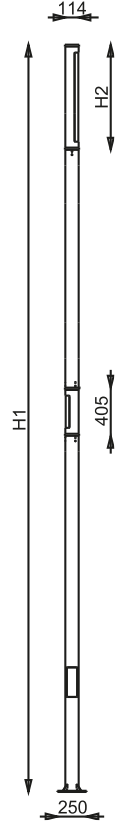

## URBAN LIGHTING LUMINAIRES

IP66

IK10

EN60598 CE

Total Height (H1)	Head (H2)
3000mm	405mm/644mm
4000mm	405mm/644mm/885mm/1204mm
5000mm	405mm/644mm/885mm/1204mm
6000mm	405mm/644mm/885mm/1204mm
7000mm	405mm/644mm/885mm/1204mm

### General Information

Number of light source	28+8 (36 pcs)
LED module	High Power LED's on alu-PCB
Light distribution	ASYM
Light source colour	3000K-4000K
Number of gear unit	8+2
Driver / power unit	PS (Constant current)
Driver included	Yes
Optical cover / lens type	-
Control interface	On/Off
Connection	-
Cable	3x1 mm <sup>2</sup>
Protection class IEC	Safety class I
CE mark	CE mark
ENEC mark	-
Warranty period	5 years
Optic type	Asymmetric
EU RoHS compliant	Yes
Light source engine type	LED
LDT / IES photometric file	Available
Life span	Estimated average 50.000 hours
MacAdams	CCT tolerance within a 3 step MacAdams ellipse
Product code	60-74-030-02-28+8-36-XXX-XX-X (X: Led colour, XX: Lens, XXX: Pole height)

### Operating and Electrical

Input Voltage	100-305 V AC
Input frequency	50 to 60 Hz
Inrush current	164 mA
Power factor (min.)	0.92

### Mechanical and Housing

Housing material	Aluminium / Steel extrusion & die cast
Gasket	Silicone
Optic material	PMMA
Optical cover / lens material	Plexiglass (3mm)
Fixation material	Stainless steel
Mounting device	-
Effective projected area	0.456m <sup>2</sup> , 0.57m <sup>2</sup> , 0.684m <sup>2</sup> , 0.798m <sup>2</sup>
Colour	Grey
Dimensions (height x width )	4000,5000,6000,7000 mm x114 mm