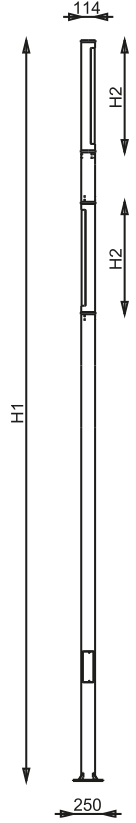

## URBAN LIGHTING LUMINAIRES

IP66

IK10

EN60598 CE

Total Height (H1)	Head (H2)
3000mm	380mm/638mm
4000mm	380mm/638mm/909mm
5000mm	380mm/638mm/909mm
6000mm	380mm/638mm/909mm
7000mm	380mm/638mm/909mm

## General Information

Number of light source	15+15 (30 pcs)
LED module	High Power LED's on alu-PCB
Light distribution	ASYM
Light source colour	3000K-4000K
Number of gear unit	3+3
Driver / power unit	PS (Constant current)
Driver included	Yes
Optical cover / lens type	-
Control interface	On/Off
Connection	-
Cable	3x1 mm <sup>2</sup>
Protection class IEC	Safety class I
CE mark	CE mark
ENEC mark	-
Warranty period	5 years
Optic type	Asymmetric
EU RoHS compliant	Yes
Light source engine type	LED
LDT / IES photometric file	Available
Life span	Estimated average 50.000 hours
MacAdams	CCT tolerance within a 3 step MacAdams ellipse
Product code	60-74-030-03-30+30-30-XXX-XX-X
	(X: Led colour, XX:Lens, XXX: Pole height)

## Operating and Electrical

Input Voltage	100-305 V AC
Input frequency	50 to 60 Hz
Inrush current	273 mA
Power factor (min.)	0.92

## Mechanical and Housing

Housing material	Aluminium / Steel extrusion & die cast
Gasket	Silicone
Optic material	PMMA
Optical cover / lens material	Plexiglass (3mm)
Fixation material	Stainless steel
Mounting device	-
Effective projected area	0.342m <sup>2</sup> ,0.456m <sup>2</sup> ,0.57m <sup>2</sup> ,0.684m <sup>2</sup> ,0.798m <sup>2</sup>
Colour	Grey
Dimensions (height x width )	3000,4000,5000,6000,7000 mm x114 mm