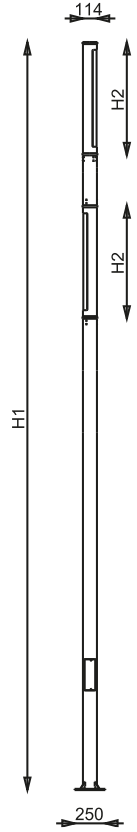

## URBAN LIGHTING LUMINAIRES

IP66

IK10

EN60598 CE

Total Height (H1)	Head (H2)
3000mm	380mm/638mm
4000mm	380mm/638mm/909mm
5000mm	380mm/638mm/909mm
6000mm	380mm/638mm/909mm
7000mm	380mm/638mm/909mm

## General Information

Number of light source	15+15 (30 pcs)
LED module	High Power LED's on alu-PCB
Light distribution	ASYM
Light source colour	3000K-4000K
Number of gear unit	3+3
Driver / power unit	PS (Constant current)
Driver included	Yes
Optical cover / lens type	-
Control interface	On/Off
Connection	-
Cable	3x1 mm <sup>2</sup>
Protection class IEC	Safety class I
CE mark	CE mark
ENEC mark	-
Warranty period	5 years
Optic type	Asymmetric
EU RoHS compliant	Yes
Light source engine type	LED
LDT / IES photometric file	Available
Life span	Estimated average 50.000 hours
MacAdams	CCT tolerance within a 3 step MacAdams ellipse
Product code	60-74-030-03-15+15-30-XXX-XX-X (X: Led colour, XX: Lens, XXX: Pole height)

## Operating and Electrical

Input Voltage	100-305 V AC
Input frequency	50 to 60 Hz
Inrush current	136 mA
Power factor (min.)	0.92

## Mechanical and Housing

Housing material	Aluminium / Steel extrusion & die cast
Gasket	Silicone
Optic material	PMMA
Optical cover / lens material	Plexiglass (3mm)
Fixation material	Stainless steel
Mounting device	-
Effective projected area	0.342m <sup>2</sup> , 0.456m <sup>2</sup> , 0.57m <sup>2</sup> , 0.684m <sup>2</sup> , 0.798m <sup>2</sup>
Colour	Grey
Dimensions (height x width)	3000,4000,5000,6000,7000 mm x114 mm