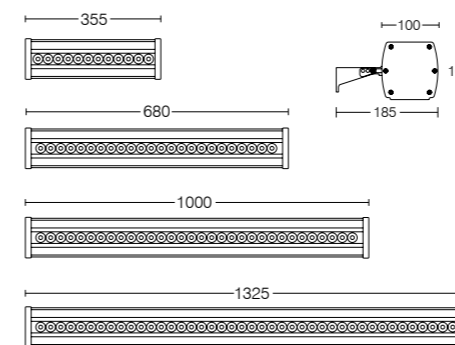

VEGA RGB Look at page 261 for connection diagram.

EN 60598 | IP66 | CE

FEATURES

Color-changing and high-quality white light from the same fixture. Vega is an advanced approach to color mixing that enables high-quality intelligent color. Multiple channels of LED lightsources combine to produce a full spectrum of precisely controllable light, including millions of saturated colors, pastels and uniform white light with CRI of greater than 85 in 2700K-4000K range.

FIXTURE RUN LENGTHS

To calculate fixture run lengths and total power consumption for your specific installation, please ask to company assistant.

DMX 512

Interface : Data Enabler (DMX/Bayled)
 Address method : Digital
 Fixture Connections : Male/female XLR

Photometric Curves

Purchase Order Table

CODE	MODULE POWER	LUMINAIRE POWER
01-02-35-12-XX-RGB	12W	15W
01-02-35-24-XX-RGB	24W	30W
01-02-70-24-XX-RGB	24W	30W
01-02-70-48-XX-RGB	48W	55W
01-02-100-36-XX-RGB	36W	45W
01-02-100-72-XX-RGB	72W	80W
01-02-130-48-XX-RGB	48W	55W
01-02-130-96-XX-RGB	96W	110W

XX : Lens Angle, X : Led Color

Technical Specifications

Wallwasher made of aluminium extrusion,	DMX 512 (Optional)
Clear 5mm safety glass	Safety class I
Silicon rubber gasket	Protection Class IP66
Swivel range 95°	Operation temperature -25°C / +55°C
Mounting bracket made of plastic.	Wind catching area: 0,14m²
Lens angle 8°- 25°- 45°- 60°	Weight: 35,5cm: 2kg / 68cm: 3.53kg
Colour standard mat anodized,	Weight: 100cm: 4.84kg / 132,5cm: 6.3kg
Input 110 – 240V AC 50 / 60 Hz	Complies with European standards
Power factor > 90% full load	EN 60598 and CE certificate
RGB PWM signal with RC (Standard)	