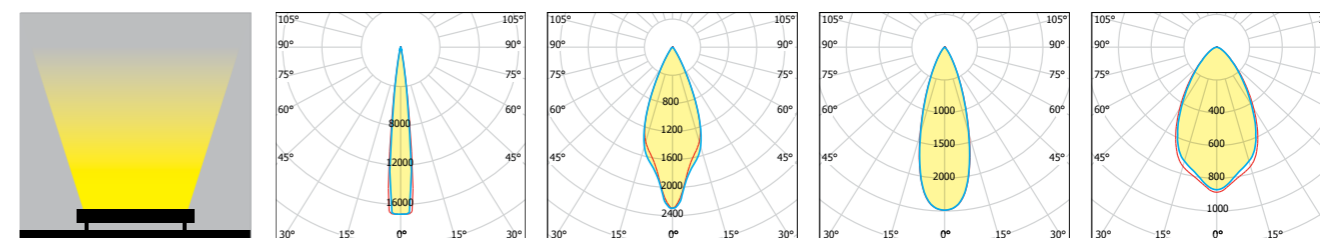

VEGA RGB Look at page 261 for connection diagram.

EN 60598 | IP66 | CE

FEATURES

Color-changing and high-quality white light from the same fixture. Vega is an advanced approach to color mixing that enables high-quality intelligent color. Multiple channels of LED lightsources combine to produce a full spectrum of precisely controllable light, including millions of saturated colors, pastels and uniform white light with CRI of greater than 85 in 2700K-4000K range.

FIXTURE RUN LENGTHS

To calculate fixture run lengths and total power consumption for your specific installation, please ask to company assistant.

DMX 512

Interface : Data Enabler (DMX/Bayled)
 Address method : Digital
 Fixture Connections : Male/female XLR

Photometric Curves

Purchase Order Table

CODE	MODULE POWER	LUMINAIRE POWER
01-02-35-12-XX-RGB	12W	15W
01-02-35-24-XX-RGB	24W	30W
01-02-70-24-XX-RGB	24W	30W
01-02-70-48-XX-RGB	48W	55W
01-02-100-36-XX-RGB	36W	45W
01-02-100-72-XX-RGB	72W	80W
01-02-130-48-XX-RGB	48W	55W
01-02-130-96-XX-RGB	96W	110W

XX : Lens Angle, X : Led Color

Technical Specifications

Wallwasher made of aluminium extrusion,	DMX 512 (Optional)
Clear 5mm safety glass	Safety class I
Silicon rubber gasket	Protection Class IP66
Swivel range 95°	Operation temperature -25°C / +55°C
Mounting bracket made of plastic.	Wind catching area: 0,14m²
Lens angle 8°- 25°- 45°- 60°	Weight: 35,5cm: 2kg / 68cm: 3.53kg
Colour standard mat anodized,	Weight: 100cm: 4.84kg / 132,5cm: 6.3kg
Input 110 – 240V AC 50 / 60 Hz	Complies with European standards
Power factor > 90% full load	EN 60598 and CE certificate
RGB PWM signal with RC (Standard)	