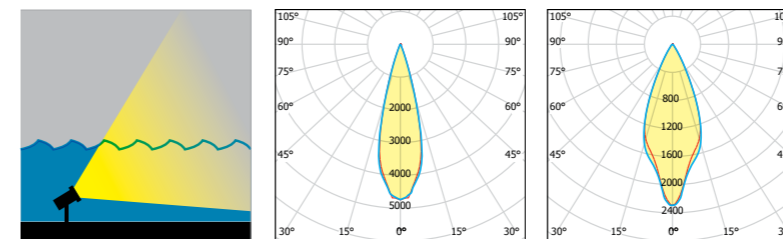

ORCA 9 (RGB)  Look at page 263 for connection diagram.

EN 60598 | IP68 | CE

Max. Depth: 80cm

Photometric Curves

Purchase Order Table

CODE	MODULE POWER	LUMINAIRE POWER	MODULE LUMINOUS FLUX	LUMINAIRE LUMINOUS FLUX	COLOR TEMPERATURE
30-02-24-9-XX-X	9W	12W	1318lm - 1387lm	1239lm - 1304lm	3000K-4000K

XX : Lens Angle, X : Led Color  
Standard colour temperature 4000K, also available with 6500K on request.

Technical Specifications

Under water made of stainless steel	DALI controllable (Optional)
Clear 3mm polycarbon glass	0-10V / 1-10V controllable (Optional)
Silicon base seal gasket	Safety Class I
Mounting bracket made of stainless steel	Protection Class IP68
Lens angle 30°-50° (9 in 1 full lens)	Operation temperature -25°C / +55°C
Front cover colour standard (Chrome)	Weight: 0,57 kg
Input 24 - 36V DC	Complies with European standards
Power factor > 93% full load	EN 60598 and CE certificate
Mono colour (Standard)	