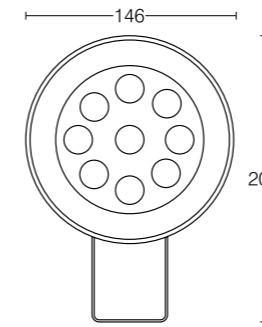

ORCA 9 (RGB)  Look at page 263 for connection diagram.

EN 60598 | IP68 | CE

Max. Depth: 80cm

Photometric Curves

Purchase Order Table

CODE	MODULE POWER	LUMINAIRE POWER	MODULE LUMINOUS FLUX	LUMINAIRE LUMINOUS FLUX	COLOR TEMPERATURE
30-02-24-9-XX-X	9W	12W	1318lm - 1387lm	1239lm - 1304lm	3000K-4000K

XX : Lens Angle, X : Led Color  
Standard colour temperature 4000K, also available with 6500K on request.

Technical Specifications

Under water made of stainless steel	DALI controllable (Optional)
Clear 3mm polycarbon glass	0-10V / 1-10V controllable (Optional)
Silicon base seal gasket	Safety Class I
Mounting bracket made of stainless steel	Protection Class IP68
Lens angle 30°-50° (9 in 1 full lens)	Operation temperature -25°C / +55°C
Front cover colour standard (Chrome)	Weight: 0,57 kg
Input 24 - 36V DC	Complies with European standards
Power factor > 93% full load	EN 60598 and CE certificate
Mono colour (Standard)	