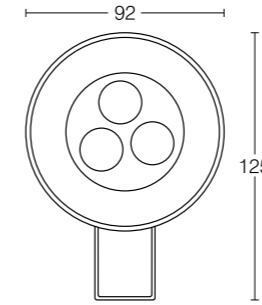

ORCA 3 (RGB Look at page 263 for connection diagram.)

EN 60598 | IP68 | CE

Max. Depth: 80cm

Photometric Curves

Purchase Order Table

CODE	MODULE POWER	LUMINAIRE POWER	MODULE LUMINOUS FLUX	LUMINAIRE LUMINOUS FLUX	COLOR TEMPERATURE
30-01-24-3-XX-X	3W	3W	439lm - 462m	413lm - 435lm	3000K-4000K

XX : Lens Angle, X : Led Color
Standard colour temperature 4000K, also available with 6500K on request.

Technical Specifications

Under water made of stainless steel	DALI controllable (Optional)
Clear 3mm polycarbon glass	0-10V / 1-10V controllable (Optional)
Silicon base seal gasket	Safety Class I
Mounting bracket made of stainless steel	Protection Class IP68
Lens angle 15°-45° (3 in 1 full lens)	Operation temperature -25°C / +55°C
Front cover colour standard (Chrome)	Weight: 0,27 kg
Input 12 -24V DC	Complies with European standards
Power factor > 93% full load	CE certificate
Mono colour (Standard)	