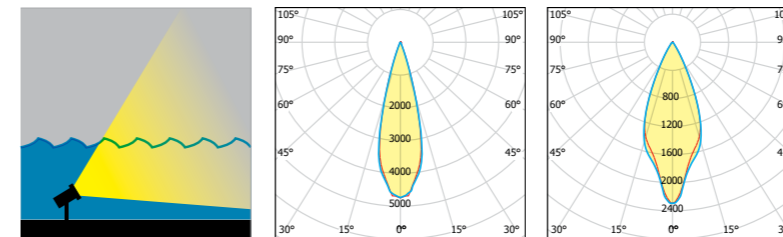

ORCA 3 (RGB Look at page 263 for connection diagram.)

EN 60598 | IP68 | CE

Max. Depth: 80cm

Photometric Curves

Purchase Order Table

CODE	MODULE POWER	LUMINAIRE POWER	MODULE LUMINOUS FLUX	LUMINAIRE LUMINOUS FLUX	COLOR TEMPERATURE
30-01-24-3-XX-X	3W	3W	439lm - 462m	413lm - 435lm	3000K-4000K

XX : Lens Angle, X : Led Color
Standard colour temperature 4000K, also available with 6500K on request.

Technical Specifications

Under water made of stainless steel	DALI controllable (Optional)
Clear 3mm polycarbon glass	0-10V / 1-10V controllable (Optional)
Silicon base seal gasket	Safety Class I
Mounting bracket made of stainless steel	Protection Class IP68
Lens angle 15°-45° (3 in 1 full lens)	Operation temperature -25°C / +55°C
Front cover colour standard (Chrome)	Weight: 0,27 kg
Input 12 -24V DC	Complies with European standards
Power factor > 93% full load	CE certificate
Mono colour (Standard)	