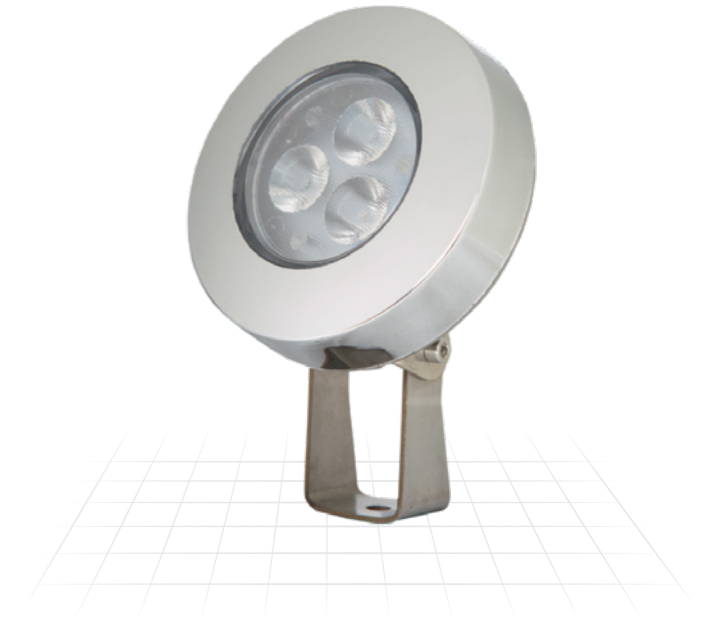

ORCA 3 (RGB Look at page 263 for connection diagram.)

EN 60598 | IP68 | CE

Max. Depth: 80cm

Photometric Curves

Purchase Order Table

CODE	MODULE POWER	LUMINAIRE POWER	MODULE LUMINOUS FLUX	LUMINAIRE LUMINOUS FLUX	COLOR TEMPERATURE
30-01-24-3-XX-X	3W	3W	439lm - 462m	413lm - 435lm	3000K-4000K

XX : Lens Angle, X : Led Color
Standard colour temperature 4000K, also available with 6500K on request.

Technical Specifications

Under water made of stainless steel	DALI controllable (Optional)
Clear 3mm polycarbon glass	0-10V / 1-10V controllable (Optional)
Silicon base seal gasket	Safety Class I
Mounting bracket made of stainless steel	Protection Class IP68
Lens angle 15°-45° (3 in 1 full lens)	Operation temperature -25°C / +55°C
Front cover colour standard (Chrome)	Weight: 0,27 kg
Input 12 -24V DC	Complies with European standards
Power factor > 93% full load	CE certificate
Mono colour (Standard)	