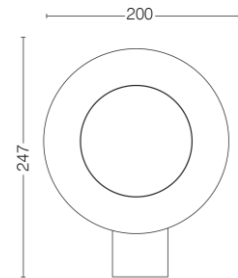

BLAZE ROUND 18W

UP DOWN SCNCES

IP67

IK09

EN60598 CE

PRODUCT DATA

General Information

Number of light source	18 pcs
LED module	Mid Power LED's on alu-PCB
Light distribution	8° - 25° - 45° - 60°
Light source colour	3000K-4000K
Number of gear unit	1 unit
Driver / power unit	PS (Constant current)
Driver included	Yes
Optical cover / lens type	Single lens
Control interface	On/Off
Connection	-
Cable	3x0,75 mm ²
Protection class IEC	Safety class I
CE mark	CE mark
ENEC mark	-
Warranty period	3 years
Optic type	Symmetric
EU RoHS compliant	Yes
Light source engine type	LED
LDT / IES photometric file	Available
Life span	Estimated average 50.000 hours
MacAdams	CCT tolerance within a 3 step MacAdams ellipse
Product code	20-012-018-018-XX-X (XX: Lens angle, X: Led colour)

Housing material	Aluminium die-cast & extrusion
Gasket	Silicone
Optic material	PMMA
Optical cover / lens material	Glass (6mm)
Fixation material	Stainless steel
Mounting device	-
Effective projected area	0,05m ²
Colour	Grey
Dimensions (height x width x depth)	247 x 200 x 156 mm

Approval and Application

Ingress protection code	IP67
Mech. impact protection code	IK09
Surge protection (common/differential)	-

Initial Performance (IEC Compliant)

Module luminous flux	2392 lm (4000K) / 2273 lm (3000K)
Luminaire luminous flux	2152 lm (4000K) / 2046 lm (3000K)
LED luminaire efficiency	119 lm (4000K) / 113 lm (3000K)
Colour Temperature	4000K / 3000K
	6500K also available up on request.
Colour rendering index	≥70
Rated LED power	16W
Rated luminaire power	18W

Application Conditions

Ambient temperature range	-25°C to +55°C
Maximum dimming level	-
Net weight (piece)	3,27 kg

Fixture Run Length

To calculate fixture run lengths and total power consumption for your specific installation, please ask to company assistant