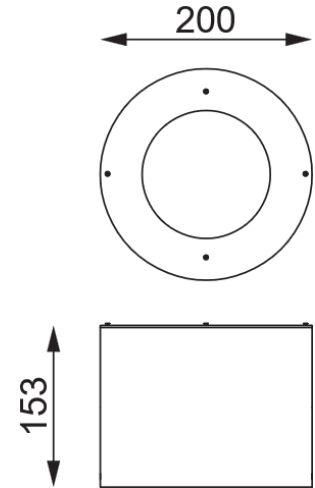

ARGUS ROUND 25W

DOWNLIGHTS

IP67

IK09

EN60598 CE

PRODUCT DATA

General Information

Number of light source	18 pcs
LED module	Mid Power LED's on alu-PCB
Light distribution	8° - 25° - 45° - 60°
Light source colour	3000K-4000K
Number of gear unit	1 unit
Driver / power unit	PS (Constant current)
Driver included	Yes
Optical cover / lens type	Single lens
Control interface	On/Off
Connection	-
Cable	3x0,75 mm ²
Protection class IEC	Safety class I
CE mark	CE mark
ENEC mark	-
Warranty period	3 years
Optic type	Symmetric
EU RoHS compliant	Yes
Light source engine type	LED
LDT / IES photometric file	Available
Life span	Estimated average 50.000 hours
MacAdams	CCT tolerance within a 3 step MacAdams ellipse
Product code	14-06-25-18 -XX-X (XX: Lens angle, X: Led colour)

Housing material	Aluminium die-cast & extrusion
Gasket	Silicone
Optic material	PMMA
Optical cover / lens material	Glass (6mm)
Fixation material	Steel
Mounting device	-
Effective projected area	0,04m ²
Colour	Grey
Dimensions (height x width x depth)	200 x 153mm

Colour rendering index	≥70
Rated LED power	23W
Rated luminaire power	25W

Application Conditions

Ambient temperature range	-25°C to +55°C
Maximum dimming level	-
Net weight (piece)	3 kg

Fixture Run Length