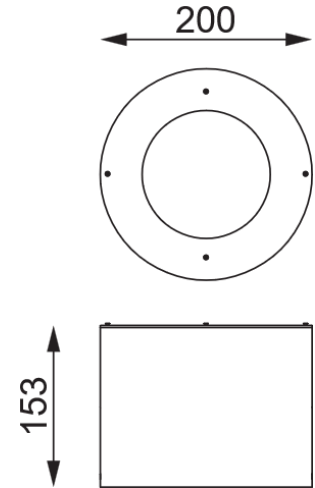

ARGUS ROUND 18W

DOWNLIGHTS

IP67

IK09

EN60598 CE

PRODUCT DATA

General Information

Number of light source	18 pcs
LED module	Mid Power LED's on alu-PCB
Light distribution	8° - 25° - 45° - 60°
Light source colour	3000K-4000K
Number of gear unit	1 unit
Driver / power unit	PS (Constant current)
Driver included	Yes
Optical cover / lens type	Single lens
Control interface	On/Off
Connection	-
Cable	3x0,75 mm ²
Protection class IEC	Safety class I
CE mark	CE mark
ENEC mark	-
Warranty period	3 years
Optic type	Symmetric
EU RoHS compliant	Yes
Light source engine type	LED
LDT / IES photometric file	Available
Life span	Estimated average 50.000 hours
MacAdams	CCT tolerance within a 3 step MacAdams ellipse
Product code	14-06-18-18 -XX-X (XX: Lens angle, X: Led colour)

Housing material	Aluminium die-cast & extrusion
Gasket	Silicone
Optic material	PMMA
Optical cover / lens material	Glass (6mm)
Fixation material	Steel
Mounting device	-
Effective projected area	0,04m ²
Colour	Grey
Dimensions (height x width x depth)	200 x 153mm

Colour rendering index	≥ 70
Rated LED power	16W
Rated luminaire power	18W

Application Conditions

Ambient temperature range	-25°C to +55°C
Maximum dimming level	-
Net weight (piece)	3 kg

Fixture Run Length