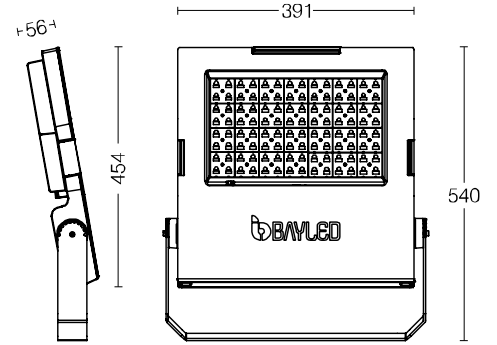

SIRUS M RGB 160W

FLOODLIGHT

IP66 IK09 EN60598 CE

PRODUCT DATA

General Information

Number of light source	60 pcs
LED module	High Power LED's on alu-PCB
Light distribution	10°- 30°- 60°-90°-ASYM
Light source colour	RGB
Number of gear unit	1 unit
Driver / power unit	PS (Constant voltage)
Driver included	Yes
Optical cover / lens type	Multi lens
Control interface	DMX
Connection	-
Cable	3x1,5 mm ² (Power) + 3x0,5 mm ² (DMX)
Protection class IEC	Safety class I
CE mark	CE mark
ENEC mark	-
Warranty period	5 years
Optic type	Symmetric - asymmetric
EU RoHS compliant	Yes
Light source engine type	LED
LDT / IES photometric file	N/A
Life span	Estimated average 50.000 hours
MacAdams	CCT tolerance within a 3 step MacAdams ellipse
Product code	45-07-160-60-XX-RGB (XX: Lens angle)

Operating and Electrical

Input Voltage	85-264 V AC
Input frequency	50 to 60 Hz
Inrush current	727 mA
Power factor (min.)	0.92

Control and Dimming

Dimmable(optional)	-
DMX	DMX512

Mechanical and Housing

Housing material	Aluminium die-cast
Gasket	Silicone
Optic material	PMMA
Optical cover / lens material	Glass (5mm)
Fixation material	Stainless steel
Mounting device	-
Effective projected area	0,21m ²
Colour	Grey
Dimensions (height x width x depth)	540 x 391 x 56 mm

Approval and Application

Ingress protection code	IP66
Mech. impact protection code	IK09
Surge protection (common/differential)	6 KV/4KV (optional)

Initial Performance (IEC Compliant)

Module luminous flux	7140 lm (RGB)
Luminaire luminous flux	6569 lm (RGB)
LED luminaire efficiency	41 lm (RGB)
Colour Temperature	RGB
Colour rendering index	≥70
Rated LED power	146W
Rated luminaire power	160W

Application Conditions

Ambient temperature range	-25°C to +55°C
Maximum dimming level	-
Net weight (piece)	10 kg

Fixture Run Length

To calculate fixture run lengths and total power consumption for your specific installation, please ask to company assistant