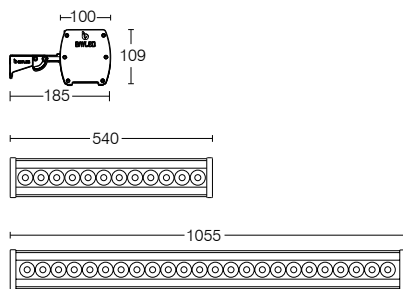

VEGA MULTICHIP RGBW(A)

EN 60598 | IK08 | IP66 | CE

FEATURES

Color-changing and high-quality white light from the same fixture. Vega is an advanced approach to color mixing that enables high-quality intelligent color. Multiple channels of LED lightsources combine to produce a full spectrum of precisely controllable light, including millions of saturated colors, pastels and uniform white light.

FIXTURE RUN LENGTHS

To calculate fixture run lengths and total power consumption for your specific installation, please ask to company assistant.

DMX 512

Interface : Data Enabler (DMX/Bayled)
Address method : DMX512 (RDM)
Fixture Connections : Male/female IP67 connectors