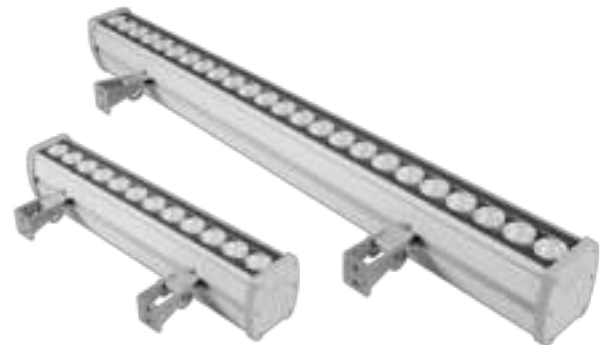

Purchase Order Table

CODE	MODULE POWER	LUMINAIRE POWER
01-02-50-48-XX-RGBW-DMX	77W	85W
01-02-100-96-XX-RGBW-DMX	155W	170W

XX : Lens Angle, X : Led Color

# VEGA MULTICHIP RGBW(A)

EN 60598 | IK08 | IP66 | CE

## FEATURES

Color-changing and high-quality white light from the same fixture. Vega is an advanced approach to color mixing that enables high-quality intelligent color. Multiple channels of LED lightsources combine to produce a full spectrum of precisely controllable light, including millions of saturated colors, pastels and uniform white light.

## Technical Specifications

Wallwasher made of aluminium extrusion,	DMX 512 / RDM
Clear 5mm safety glass	Safety class I
Silicon rubber gasket	Protection Class IP66
Swivel range 95°	Impact strength IK08
Mounting bracket made of plastic.	Operation temperature -25°C / +55°C
Lens angle 15° - 25°	Wind catching area: 0,14m <sup>2</sup>
Color standard mat anodized,	Weight: 54cm: 3.81kg / 105,5cm: 6.83kg
Input 198 - 264V AC 50 / 60 Hz	Complies with European standards
Power factor (min.) 0.92	EN 60598 and CE certificate