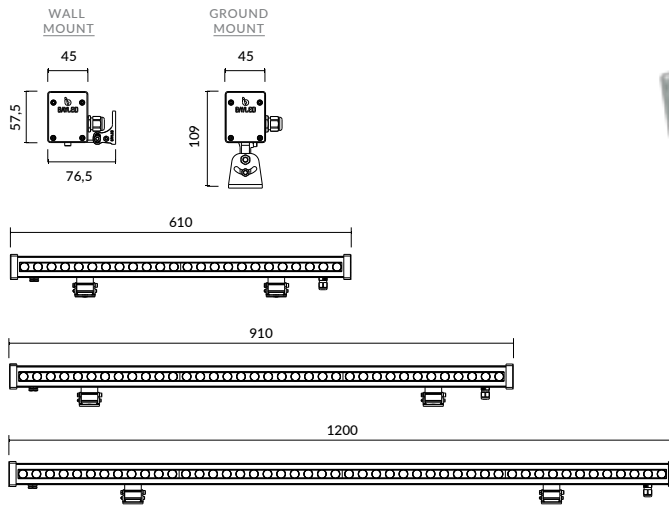

RIGEL RGB / RGBW(A)

EN 60598 | IK09 | IP66 | CE

FEATURES

Color-changing and high-quality white light from the same fixture. Rigel is an advanced approach to color mixing that enables high-quality intelligent color. Multiple channels of LED light sources combine to produce a full spectrum of precisely controllable light, including millions of saturated colors, pastels and uniform white light.

FIXTURE RUN LENGTHS

To calculate fixture run lengths and total power consumption for your specific installation, please ask to company assistant.

DMX 512

Interface : Data Enabler (DMX/Bayled)
Address method : DMX512 (RDM)
Fixture Connections : Male/female IP67 connectors