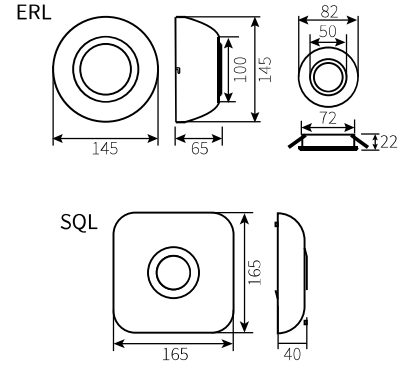

ERL-SQL

Emergency Luminaires Recessed & Surface Mounted

Specifications

Application	Anti-Panic Lighting, Escape Route lighting, Hazardous Area Lighting
Mounting	Direct mounting to ceiling, recessed mount (ERL)
Version	Manual Test, Self Test, DALI, Wireless
Mode	non-maintained
Emergency Duration	ERL 1/3 hours, SQL 1/3/5/8 hours
Light Source	power led, 6500K, CRI>80
Battery	3.6 Volt High temperature battery block, Ni-Cd/ Ni-MH
Wiring	Up to 2x2,5 mm ² quick fit terminal block
Cable Entry	Top & side
Power Supply	230 Volt, 50/60Hz, max 0,05A, max 3W
Protection	ERL IP30, SQL IP40
Temperature Range	5-45°C
Electrical Class	Class II (no earth wiring required)
Material	White polycarbonate housing

Dimensions (mm)

ERL

SQL

Ordering Details

Products Code	Mounting	Type	Duration	Light Source
ERLR-NM111	Recessed	ECO	1 hour	150 Lumen
ERLS-NM311			3 hours	
ERLR-NM111-ST		SELF TEST	1 hour	
ERLR-NM311-ST			3 hours	
ERLR-NM311-DALI				
ERLR-NM311-WF		WIRE-FLY		
ERLR-24		CENTRAL		
ERLR-230				
ERLS-NM111	Surface	ECO	1 hour	
ERLS-NM311			3 hours	
ERLS-NM111-ST		SELF TEST	1 hour	
ERLS-NM311-ST			3 hours	
ERLS-NM311-DALI				
ERLS-NM311-WF		WIRE-FLY		
ERLS-24		CENTRAL		-
ERLS-230				