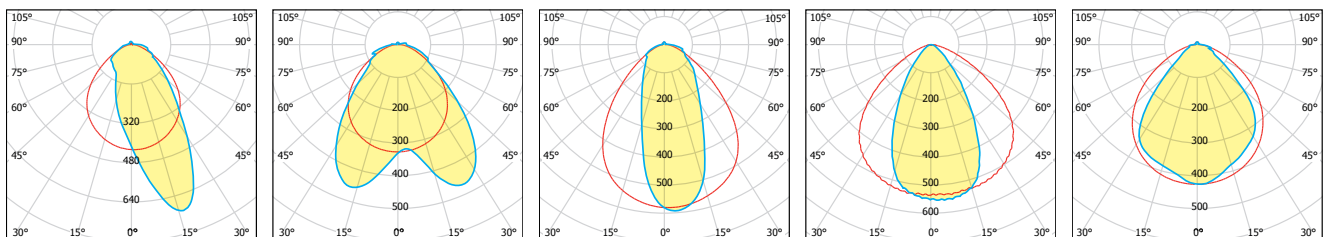

## FIXTURE RUN LENGTHS

To calculate fixture run lengths and total power consumption for your specific installation, please ask to company assistant.

## Photometric Curves