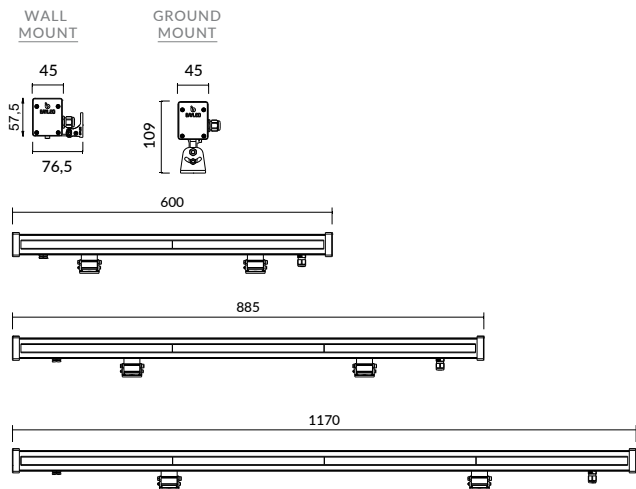

ARSEN AC RGB

EN 60598 | IK09 | IP66 | CE

FEATURES

Color-changing and high-quality white light from the same fixture. Arsen AC is an advanced approach to color mixing that enables high-quality intelligent color. Multiple channels of LED lightsources combine to produce a full spectrum of precisely controllable light, including millions of saturated colors, pastels and uniform white light.

FIXTURE RUN LENGTHS

To calculate fixture run lengths and total power consumption for your specific installation, please ask to company assistant.

DMX 512

Interface : Data Enabler (DMX/Bayled)
Address method : DMX512 (RDM)
Fixture Connections : Male/female IP67 connectors