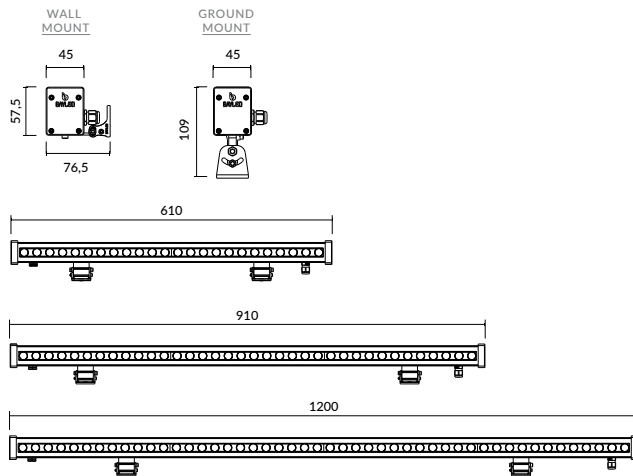

RIGEL TUNABLE

EN 60598 | IK09 | IP66 | CE