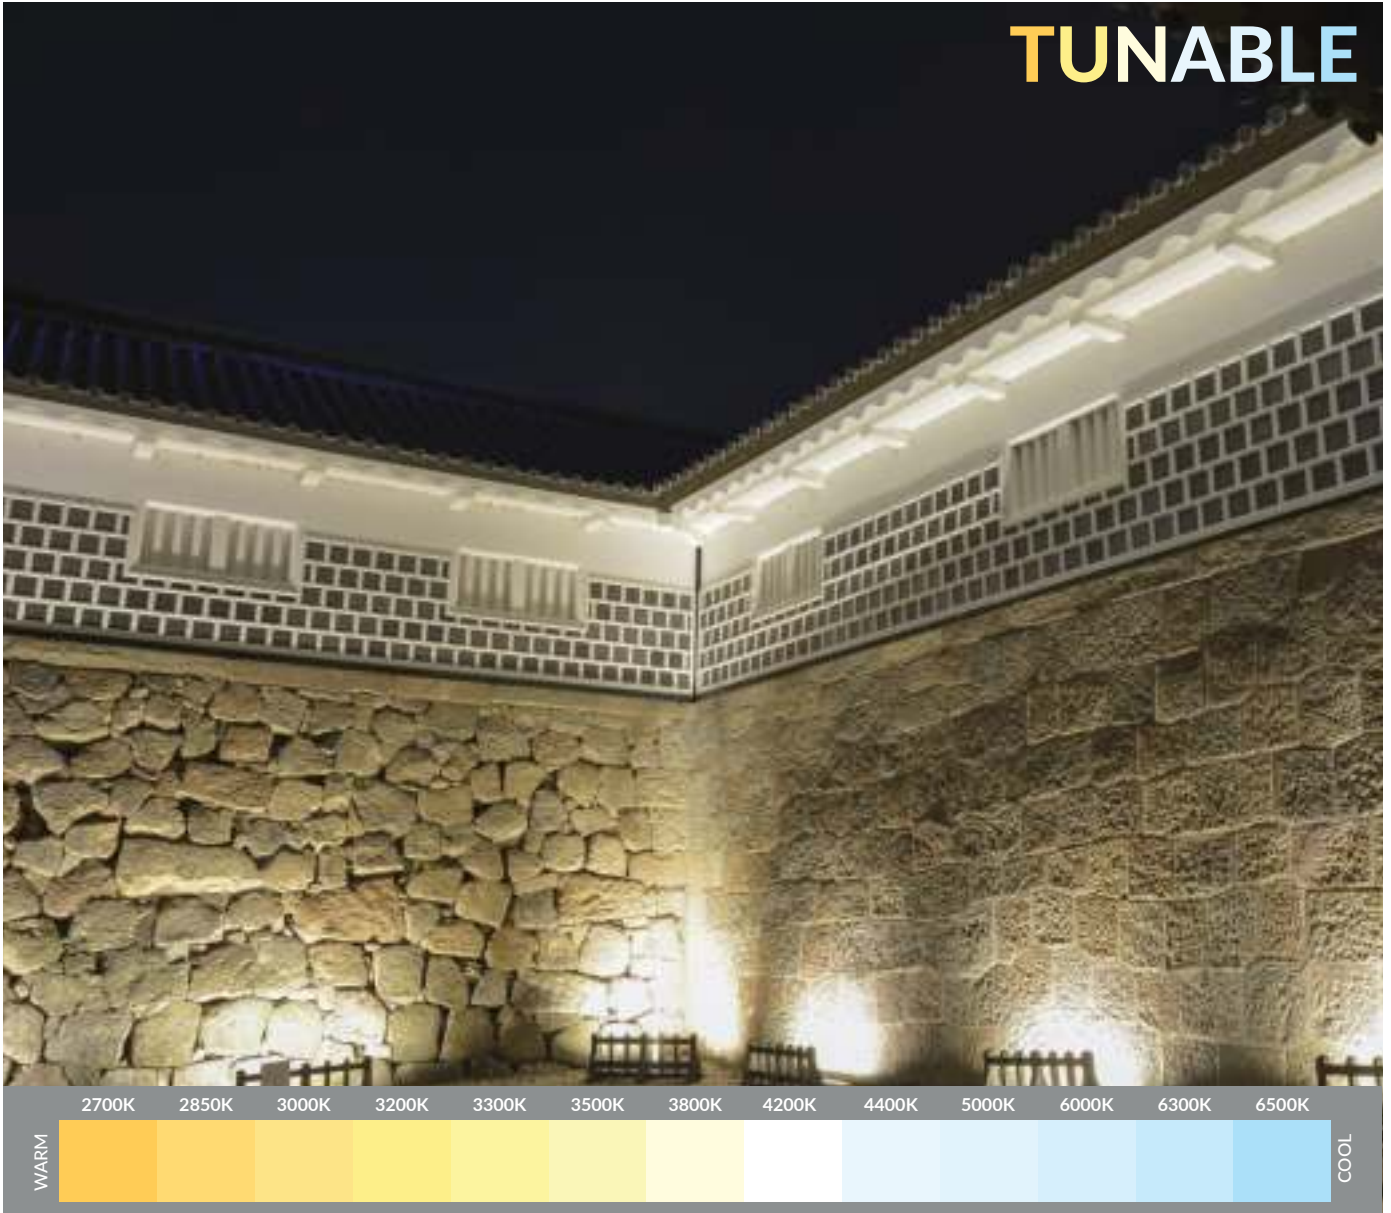

**TUNABLE**

Purchase Order Table

CODE	MODULE POWER	LUMINAIRE POWER
01-04-61-14-XX-X	13W	14W
01-04-91-21-XX-X	19W	21W
01-04-120-28-XX-X	26W	28W

XX : Lens Angle

## FEATURES

High-quality tunable white light from the same fixture. Rigel Tunable is an advanced approach to light tuning that enables high-quality intelligent tunable white.

Sirus L Tunable luminaires - CCT from 2700K to 6500K, dimming from 100% to 1% - help designers tailor the illumination and ambiance to satisfy user needs and preferences.