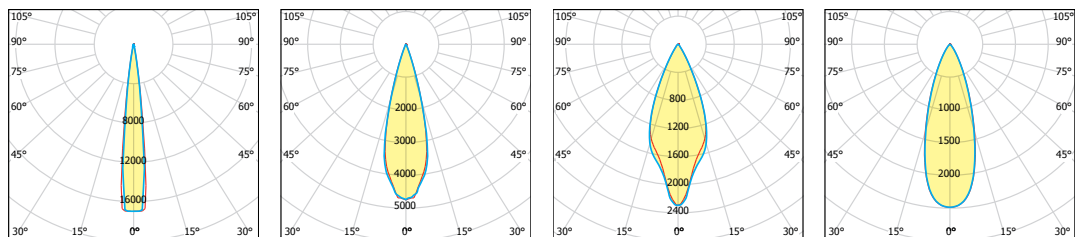

Purchase Order Table

CODE	MODULE POWER	LUMINAIRE POWER
30-03-24-18-XX-RGB	16W	18W
30-03-24-18-XX-RGBW	16W	18W
30-03-24-18-PAR56-XX-RGB	16W	18W
30-03-24-18-PAR56-XX-RGBW	16W	18W

XX : Lens Angle

# ORCA 18 - ORCA PAR56 RGB / RGBW(A)

EN 60598 | IP68 | CE

Max. Depth: 80cm

## Photometric Curves

## Technical Specifications

Under water made of stainless steel	DMX 512 (Standard), RF (Optional)
Clear 3mm polycarbon glass	Safety Class I
Silicon base seal gasket	Protection Class IP68
Mounting bracket made of stainless steel	Operation temperature -25°C / +55°C
Lens angle 8°- 25°- 45°- 60°	Weight: 0,78 kg
Front cover color standard (Chrome)	Complies with European standards
Input 24V DC	EN 60598 and CE certificate
Power factor (min.) 0.92	