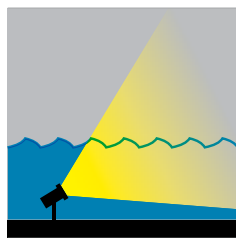

# ORCA 18 - ORCA PAR56 RGB / RGBW(A)

EN 60598 | IP68 | CE

Max. Depth: 80cm

## Photometric Curves

## Technical Specifications

Under water made of stainless steel	DMX 512 (Standard), RF (Optional)
Clear 3mm polycarbon glass	Safety Class I
Silicon base seal gasket	Protection Class IP68
Mounting bracket made of stainless steel	Operation temperature -25°C / +55°C
Lens angle 8°- 25°- 45°- 60°	Weight: 0,78 kg
Front cover color standard (Chrome)	Complies with European standards
Input 24V DC	EN 60598 and CE certificate
Power factor (min.) 0.92	