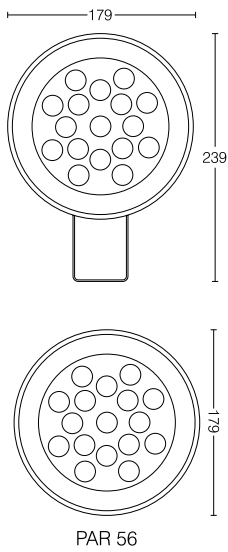

Purchase Order Table

CODE	MODULE POWER	LUMINAIRE POWER
30-03-24-18-XX-RGB	16W	18W
30-03-24-18-XX-RGBW	16W	18W
30-03-24-18-PAR56-XX-RGB	16W	18W
30-03-24-18-PAR56-XX-RGBW	16W	18W

XX : Lens Angle

# ORCA 18 - ORCA PAR56 RGB / RGBW(A)

EN 60598 | IP68 | CE

Max. Depth: 80cm

## Photometric Curves

## Technical Specifications

Under water made of stainless steel	DMX 512 (Standard), RF (Optional)
Clear 3mm polycarbon glass	Safety Class I
Silicon base seal gasket	Protection Class IP68
Mounting bracket made of stainless steel	Operation temperature -25°C / +55°C
Lens angle 8°- 25°- 45°- 60°	Weight: 0,78 kg
Front cover color standard (Chrome)	Complies with European standards
Input 24V DC	EN 60598 and CE certificate
Power factor (min.) 0.92	