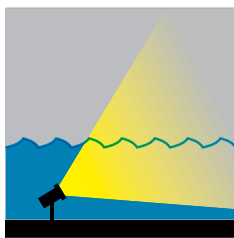

Purchase Order Table

CODE	MODULE POWER	LUMINAIRE POWER
30-02-24-9-XX-RGB	8W	9W
30-02-24-9-XX-RGBW	8W	9W

XX : Lens Angle

ORCA 9 RGB / RGBW(A)

EN 60598 | IP68 | CE

Max. Depth: 80cm

Photometric Curves

Technical Specifications

Under water made of stainless steel	DMX 512 (Standard), RF (Optional)
Clear 3mm polycarbon glass	Safety Class I
Silicon base seal gasket	Protection Class IP68
Mounting bracket made of stainless steel	Operation temperature -25°C / +55°C
Lens angle 30°-50° (9 in 1 full lens)	Weight: 0,57 kg
Front cover color standard (Chrome)	Complies with European standards
Input 12V DC	EN 60598 and CE certificate
Power factor (min.) 0.92	