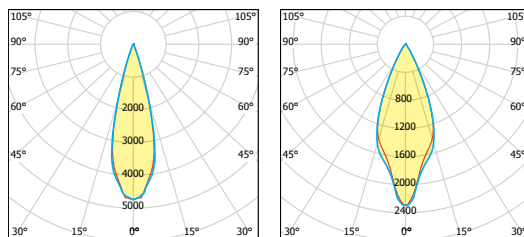

Purchase Order Table

CODE	MODULE POWER	LUMINAIRE POWER
30-02-24-9-XX-RGB	8W	9W
30-02-24-9-XX-RGBW	8W	9W

XX : Lens Angle

ORCA 9 RGB / RGBW(A)

EN 60598 | IP68 | CE

Max. Depth: 80cm

Photometric Curves

Technical Specifications

Under water made of stainless steel	DMX 512 (Standard), RF (Optional)
Clear 3mm polycarbon glass	Safety Class I
Silicon base seal gasket	Protection Class IP68
Mounting bracket made of stainless steel	Operation temperature -25°C / +55°C
Lens angle 30°-50° (9 in 1 full lens)	Weight: 0,57 kg
Front cover color standard (Chrome)	Complies with European standards
Input 12V DC	EN 60598 and CE certificate
Power factor (min.) 0.92	