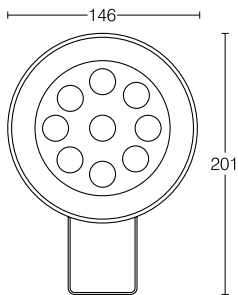

Purchase Order Table

CODE	MODULE POWER	LUMINAIRE POWER
30-02-24-9-XX-RGB	8W	9W
30-02-24-9-XX-RGBW	8W	9W

XX : Lens Angle

ORCA 9 RGB / RGBW(A)

EN 60598 | IP68 | CE

Max. Depth: 80cm

Photometric Curves

Technical Specifications

Under water made of stainless steel	DMX 512 (Standard), RF (Optional)
Clear 3mm polycarbon glass	Safety Class I
Silicon base seal gasket	Protection Class IP68
Mounting bracket made of stainless steel	Operation temperature -25°C / +55°C
Lens angle 30°-50° (9 in 1 full lens)	Weight: 0,57 kg
Front cover color standard (Chrome)	Complies with European standards
Input 12V DC	EN 60598 and CE certificate
Power factor (min.) 0.92	

CCT tolerance within a 3 step MacAdams ellipse and LM80 compliant

Lifetime 50.000 working hours at least

Scan QR Code to get all technical documents and the other updated files for this product.