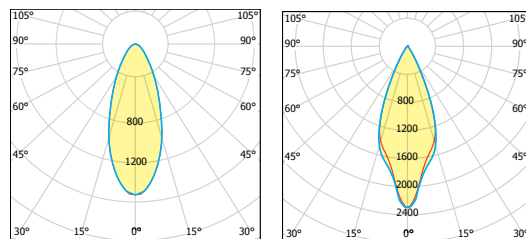

Purchase Order Table

CODE	MODULE POWER	LUMINAIRE POWER
30-01-24-3-XX-RGB	3W	3W
30-01-24-3-XX-RGBW	3W	4W

XX : Lens Angle

ORCA 3 RGB / RGBW(A)

EN 60598 | IP68 | CE

Max. Depth: 80cm

Photometric Curves

Technical Specifications

Under water made of stainless steel	DMX 512 (Standard), RF (Optional)
Clear 3mm polycarbon glass	Safety Class I
Silicon base seal gasket	Protection Class IP68
Mounting bracket made of stainless steel	Operation temperature -25°C / +55°C
Lens angle 25°-45° (3 in 1 full lens)	Weight: 0,27 kg
Front cover color standard (Chrome)	Complies with European standards
Input 5V DC	EN 60598 and CE certificate
Power factor (min.) 0.92	