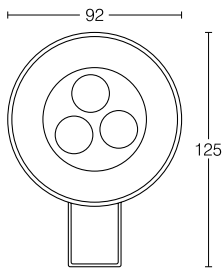

Purchase Order Table

CODE	MODULE POWER	LUMINAIRE POWER
30-01-24-3-XX-RGB	3W	3W
30-01-24-3-XX-RGBW	3W	4W

XX : Lens Angle

ORCA 3 RGB / RGBW(A)

EN 60598 | IP68 | CE

Max. Depth: 80cm

Photometric Curves

Technical Specifications

Under water made of stainless steel	DMX 512 (Standard), RF (Optional)
Clear 3mm polycarbon glass	Safety Class I
Silicon base seal gasket	Protection Class IP68
Mounting bracket made of stainless steel	Operation temperature -25°C / +55°C
Lens angle 25°-45° (3 in 1 full lens)	Weight: 0,27 kg
Front cover color standard (Chrome)	Complies with European standards
Input 5V DC	EN 60598 and CE certificate
Power factor (min.) 0.92	

CCT tolerance within a 3 step MacAdams ellipse and LM80 compliant

Lifetime 50.000 working hours at least

Scan QR Code to get all technical documents and the other updated files for this product.