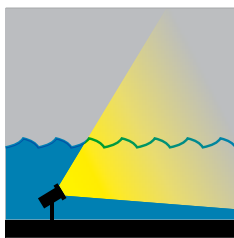

Purchase Order Table

CODE	MODULE POWER	LUMINAIRE POWER
30-01-24-3-XX-RGB	3W	3W
30-01-24-3-XX-RGBW	3W	4W

XX : Lens Angle

ORCA 3 RGB / RGBW(A)

EN 60598 | IP68 | CE

Max. Depth: 80cm

Photometric Curves

Technical Specifications

Under water made of stainless steel	DMX 512 (Standard), RF (Optional)
Clear 3mm polycarbon glass	Safety Class I
Silicon base seal gasket	Protection Class IP68
Mounting bracket made of stainless steel	Operation temperature -25°C / +55°C
Lens angle 25°-45° (3 in 1 full lens)	Weight: 0,27 kg
Front cover color standard (Chrome)	Complies with European standards
Input 5V DC	EN 60598 and CE certificate
Power factor (min.) 0.92	