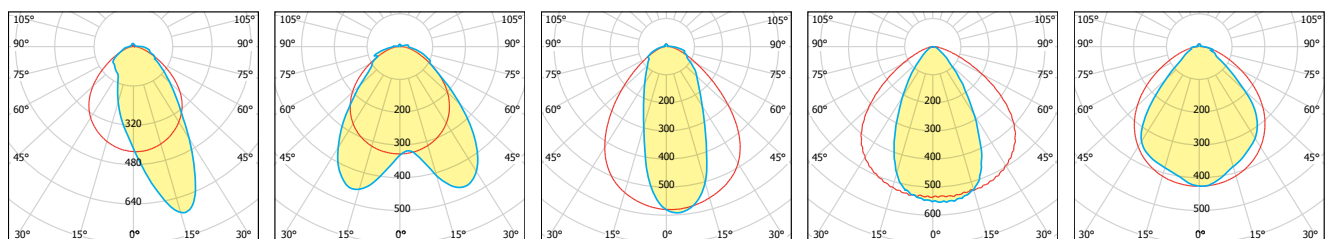

Purchase Order Table

CODE	MODULE POWER	LUMINAIRE POWER	MODULE LUMINOUS FLUX	LUMINAIRE LUMINOUS FLUX	COLOR TEMPERATURE
01-08-30-6-XX-X	6W	6W	1014lm-1071lm	933lm-991lm	3000K - 4000K
01-08-60-12-XX-X	11W	12W	1951lm-2070lm	1795lm-1905lm	3000K - 4000K
01-08-90-18-XX-X	16W	18W	2792lm-2963lm	2569lm-2726lm	3000K - 4000K
01-08-120-24-XX-X	22W	24W	4197lm-4458lm	3861lm-4102lm	3000K - 4000K

XX : Lens Angle, X : Led Color
 Standard color temperature 4000K, also available with 6500K on request.

ARSEN DC (24V)

EN 60598 | IK09 | IP66 | CE

Photometric Curves

Technical Specifications

Wallwasher made of aluminium extrusion,	DALI controllable (optional)
Clear 5mm safety glass	0-10V / 1-10V controllable (optional)
Silicon rubber gasket	Safety class I
Swivel range 30°	Protection class IP66
Mounting bracket made of plastic.	Impact strength IK09
Lens angle 18°- 25°- 30°x90°- 60°x110°- 90°x110°	Operation temperature -25°C / +55°C
Color standard mat anodized,	Wind catching area: 0,02m²
Input 24V DC	Weight: 31cm: 0,5kg / 60cm: 1kg / 88,5cm: 1,5kg / 117cm: 2kg
Power factor (min.) 0.92	Complies with European standards
Mono Color (Standard)	EN 60598 and CE certificate