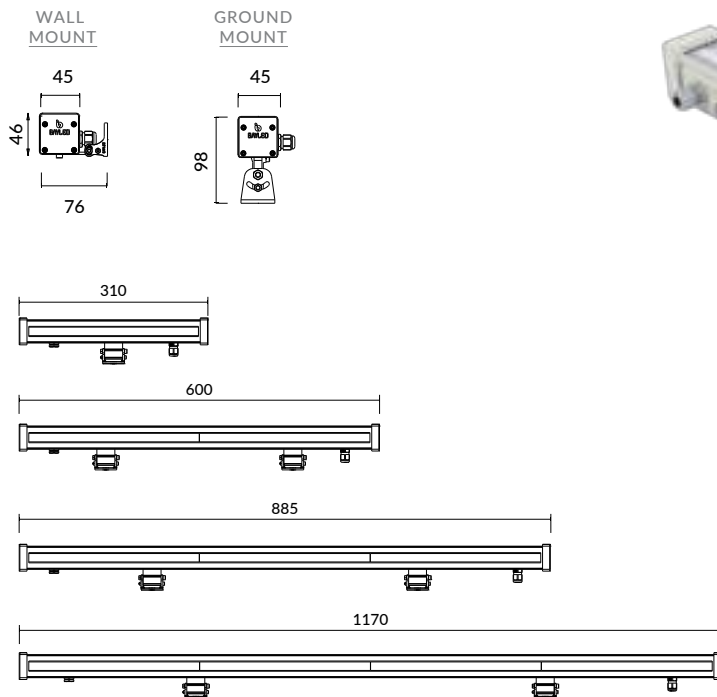

Purchase Order Table

CODE	MODULE POWER	LUMINAIRE POWER	MODULE LUMINOUS FLUX	LUMINAIRE LUMINOUS FLUX	COLOR TEMPERATURE
01-08-30-6-XX-X	6W	6W	1014lm-1071lm	933lm-991lm	3000K - 4000K
01-08-60-12-XX-X	11W	12W	1951lm-2070lm	1795lm-1905lm	3000K - 4000K
01-08-90-18-XX-X	16W	18W	2792lm-2963lm	2569lm-2726lm	3000K - 4000K
01-08-120-24-XX-X	22W	24W	4197lm-4458lm	3861lm-4102lm	3000K - 4000K

XX : Lens Angle, X : Led Color
 Standard color temperature 4000K, also available with 6500K on request.

ARSEN DC (24V)

EN 60598 | IK09 | IP66 | CE

Photometric Curves

Technical Specifications

Wallwasher made of aluminium extrusion,	DALI controllable (optional)
Clear 5mm safety glass	0-10V / 1-10V controllable (optional)
Silicon rubber gasket	Safety class I
Swivel range 30°	Protection class IP66
Mounting bracket made of plastic.	Impact strength IK09
Lens angle 18°- 25°- 30°x90°- 60°x110°- 90°x110°	Operation temperature -25°C / +55°C
Color standard mat anodized,	Wind catching area: 0,02m²
Input 24V DC	Weight: 31cm: 0,5kg / 60cm: 1kg / 88,5cm: 1,5kg / 117cm: 2kg
Power factor (min.) 0.92	Complies with European standards
Mono Color (Standard)	EN 60598 and CE certificate

CCT tolerance within a 3 step MacAdams ellipse and LM80 compliant

Lifetime 50.000 working hours at least

Scan QR Code to get all technical documents and the other updated files for this product.