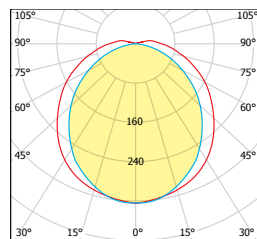

Purchase Order Table

| CODE | MODULE POWER | LUMINAIRE POWER | MODULE LUMINOUS FLUX | LUMINAIRE LUMINOUS FLUX | COLOR TEMPERATURE |
|----------------------|--------------|-----------------|----------------------|-------------------------|-------------------|
| 90-03-65-75-288-X | 68W | 75W | 12402lm-12810lm | 104493lm-10758lm | 3000K-4000K |
| 90-03-65-105-288-X | 96W | 105W | 16359lm-16896lm | 13743lm-14193lm | 3000K-4000K |
| 90-03-125-150-576-X | 136W | 150W | 24804lm-25620lm | 20898lm-21516lm | 3000K-4000K |
| 90-03-125-210-576-X | 191W | 210W | 32718lm-33792lm | 27483lm-28386lm | 3000K-4000K |
| 90-03-240-315-1152-X | 286W | 315W | 51756lm-53454lm | 43476lm-44901lm | 3000K-4000K |
| 90-03-240-420-1152-X | 382W | 420W | 65436lm-67584lm | 54972lm-56772lm | 3000K-4000K |

X : Led Color
Standard color temperature 4000K, also available with 6500K on request.

EXEGI 3

EN 60598 | IK10 | IP66 | CE

CABLE MOUNT

MOUNT WITH STEEL CLAMP

Photometric Curves

SURFACE MOUNT

CABLE MOUNT

STEEL CLAMP ▶

SHORT ▶

LONG ▶

Technical Specifications

| | |
|---|---|
| Polycarbon and Aluminium profile. | 0-10V / 1-10V controllable (optional) |
| Stainless Steel and Polycarbon lids. | Safety class I |
| Silicon rubber gasket | Protection class IP66 |
| Mounting bracket made of stainless steel. | Impact strenght IK10 |
| LED chip angle 120°(without lens) | Operation temperature -25°C / +55°C |
| Color standard mat anodized, | Wind catching area: 0,14m ² |
| Input 198 - 264V AC 50 / 60 Hz | Weight: 64cm: 4.21kg / 123cm: 7.27kg / 240cm: 13,36kg |
| Power factor (min.) 0.92 | EULUMDAT files available |
| Mono Color (Standard) | Complies with European standards |
| DALI controllable (optional) | EN 60598 and CE certificate |