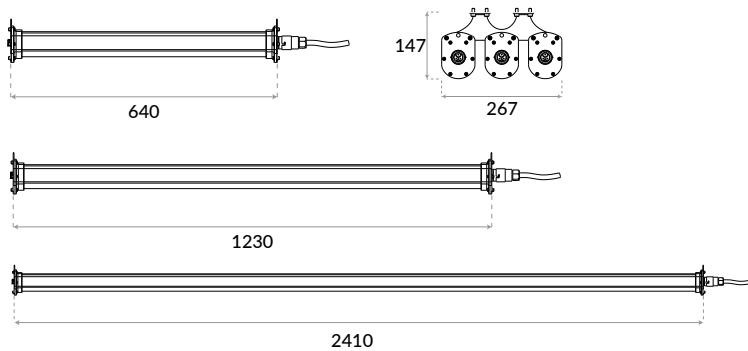

Purchase Order Table

| CODE | MODULE POWER | LUMINAIRE POWER | MODULE LUMINOUS FLUX | LUMINAIRE LUMINOUS FLUX | COLOR TEMPERATURE |
|----------------------|--------------|-----------------|----------------------|-------------------------|-------------------|
| 90-03-65-75-288-X | 68W | 75W | 12402lm-12810lm | 104493lm-10758lm | 3000K-4000K |
| 90-03-65-105-288-X | 96W | 105W | 16359lm-16896lm | 13743lm-14193lm | 3000K-4000K |
| 90-03-125-150-576-X | 136W | 150W | 24804lm-25620lm | 20898lm-21516lm | 3000K-4000K |
| 90-03-125-210-576-X | 191W | 210W | 32718lm-33792lm | 27483lm-28386lm | 3000K-4000K |
| 90-03-240-315-1152-X | 286W | 315W | 51756lm-53454lm | 43476lm-44901lm | 3000K-4000K |
| 90-03-240-420-1152-X | 382W | 420W | 65436lm-67584lm | 54972lm-56772lm | 3000K-4000K |

X : Led Color
Standard color temperature 4000K, also available with 6500K on request.

EXEGI 3

EN 60598 | IK10 | IP66 | CE

CABLE MOUNT

MOUNT WITH STEEL CLAMP

Photometric Curves

SURFACE MOUNT

CABLE MOUNT

STEEL CLAMP ▶

SHORT ▶

LONG ▶

Technical Specifications

| | |
|---|---|
| Polycarbon and Aluminium profile. | 0-10V / 1-10V controllable (optional) |
| Stainless Steel and Polycarbon lids. | Safety class I |
| Silicon rubber gasket | Protection class IP66 |
| Mounting bracket made of stainless steel. | Impact strenght IK10 |
| LED chip angle 120°(without lens) | Operation temperature -25°C / +55°C |
| Color standard mat anodized, | Wind catching area: 0,14m ² |
| Input 198 - 264V AC 50 / 60 Hz | Weight: 64cm: 4.21kg / 123cm: 7.27kg / 240cm: 13,36kg |
| Power factor (min.) 0.92 | EULUMDAT files available |
| Mono Color (Standard) | Complies with European standards |
| DALI controllable (optional) | EN 60598 and CE certificate |

CCT tolerance within a 3 step MacAdams ellipse and LM80 compliant

Lifetime 50.000 working hours at least

Scan QR Code to get all technical documents and the other updated files for this product.