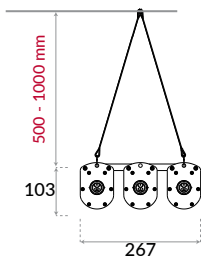

X : Led Color
Standard color temperature 4000K, also available with 6500K on request.

EXEGI 3

EN 60598 | IK10 | IP66 | CE

CABLE MOUNT

MOUNT WITH STEEL CLAMP

Photometric Curves

SURFACE MOUNT

CABLE MOUNT

STEEL CLAMP ▶

SHORT ▶

LONG ▶

Technical Specifications

| | |
|---|---|
| Polycarbon and Aluminium profile. | 0-10V / 1-10V controllable (optional) |
| Stainless Steel and Polycarbon lids. | Safety class I |
| Silicon rubber gasket | Protection class IP66 |
| Mounting bracket made of stainless steel. | Impact strenght IK10 |
| LED chip angle 120°(without lens) | Operation temperature -25°C / +55°C |
| Color standard mat anodized, | Wind catching area: 0,14m ² |
| Input 198 - 264V AC 50 / 60 Hz | Weight: 64cm: 4.21kg / 123cm: 7.27kg / 240cm: 13,36kg |
| Power factor (min.) 0.92 | EULUMDAT files available |
| Mono Color (Standard) | Complies with European standards |
| DALI controllable (optional) | EN 60598 and CE certificate |