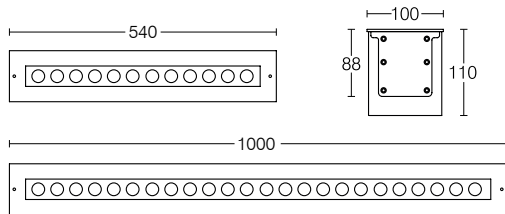

Purchase Order Table

CODE	MODULE POWER	LUMINAIRE POWER
15-04-50-18-XX-X	16W	18W
15-04-100-36-XX-X	33W	36W

XX : Lens Angle, X : Led Color
 Standard color temperature 4000K, also available with 6500K on request.

LIBRA RGB

EN 60598 | IK09 | IP67 | CE

LEDs can be adjusted with 8° and 12° inclination in the luminaire.

FEATURES

Color-changing and high-quality white light from the same fixture. Vega is an advanced approach to color mixing that enables high-quality intelligent color. Multiple channels of LED light sources combine to produce a full spectrum of precisely controllable light, including millions of saturated colors, pastels and uniform white light with CRI of greater than 85 in 2700K-4000K range.

FIXTURE RUN LENGTHS

To calculate fixture run lengths and total power consumption for your specific installation, please ask to company assistant.

DMX 512

Interface : Data Enabler (DMX/Bayled)
 Address method : Digital
 Fixture Connections : Male/female XLR

Photometric Curves

Technical Specifications

Inground made of aluminium extrusion,	RGB (Standard)
Aluminium and stainless steel	DMX 512 (Optional), RF (Optional)
Clear 8mm safety glass	Safety Class I
Silicon base seal gasket	Protection Class IP67
Mounting bracket made of steel	Impact strength IK09
Electrostatic powder coating	Operation temperature -25°C / +55°C
Lens angle 8°-25°-45°-60°	Weight: 18W: 5,1kg / 36W: 9,98kg
Color standard 7040, optional RAL codes	Complies with European standards
Input 85V -305V DC	EN 60598 and CE certificate
Power factor (min.) 0.92	