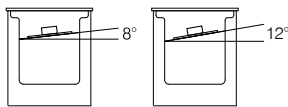

LIBRA RGB

EN 60598 | IK09 | IP67 | CE

LEDs can be adjusted with 8° and 12° inclination in the luminaire.