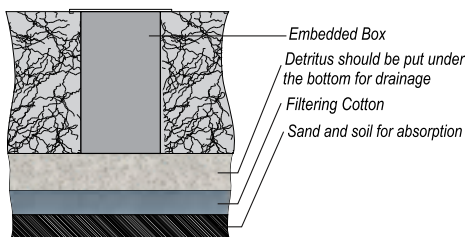

Purchase Order Table

CODE	MODULE POWER	LUMINAIRE POWER
15-04-50-18-XX-X	16W	18W
15-04-100-36-XX-X	33W	36W

XX : Lens Angle, X : Led Color
 Standard color temperature 4000K, also available with 6500K on request.

LIBRA RGB

EN 60598 | IK09 | IP67 | CE

LEDs can be adjusted with 8° and 12° inclination in the luminaire.

FEATURES

Color-changing and high-quality white light from the same fixture. Vega is an advanced approach to color mixing that enables high-quality intelligent color. Multiple channels of LED light sources combine to produce a full spectrum of precisely controllable light, including millions of saturated colors, pastels and uniform white light with CRI of greater than 85 in 2700K-4000K range.

Photometric Curves

Technical Specifications

Inground made of aluminium extrusion,	RGB (Standard)
Aluminium and stainless steel	DMX 512 (Optional), RF (Optional)
Clear 8mm safety glass	Safety Class I
Silicon base seal gasket	Protection Class IP67
Mounting bracket made of steel	Impact strength IK09
Electrostatic powder coating	Operation temperature -25°C / +55°C
Lens angle 8°-25°-45°-60°	Weight: 18W: 5,1kg / 36W: 9,98kg
Color standard 7040, optional RAL codes	Complies with European standards
Input 85V -305V DC	EN 60598 and CE certificate
Power factor (min.) 0.92	