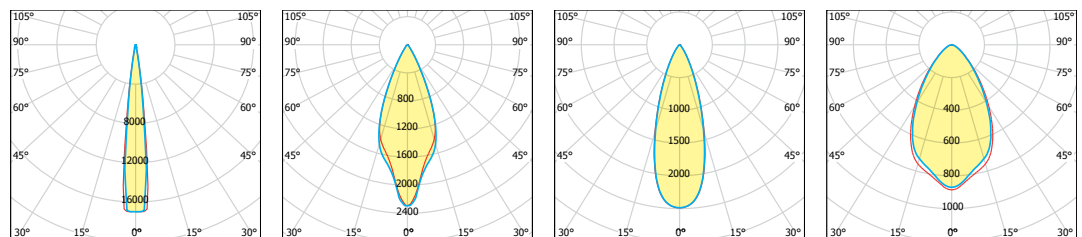

Purchase Order Table

CODE	MODULE POWER	LUMINAIRE POWER
15-04-50-18-XX-X	16W	18W
15-04-100-36-XX-X	33W	36W

XX : Lens Angle, X : Led Color
 Standard color temperature 4000K, also available with 6500K on request.

LIBRA RGB

EN 60598 | IK09 | IP67 | CE

LEDs can be adjusted with 8° and 12° inclination in the luminaire.

FEATURES

Color-changing and high-quality white light from the same fixture. Vega is an advanced approach to color mixing that enables high-quality intelligent color. Multiple channels of LED light sources combine to produce a full spectrum of precisely controllable light, including millions of saturated colors, pastels and uniform white light with CRI of greater than 85 in 2700K-4000K range.

Photometric Curves

Technical Specifications

Inground made of aluminium extrusion,	RGB (Standard)
Aluminium and stainless steel	DMX 512 (Optional), RF (Optional)
Clear 8mm safety glass	Safety Class I
Silicon base seal gasket	Protection Class IP67
Mounting bracket made of steel	Impact strength IK09
Electrostatic powder coating	Operation temperature -25°C / +55°C
Lens angle 8°-25°-45°-60°	Weight: 18W: 5,1kg / 36W: 9,98kg
Color standard 7040, optional RAL codes	Complies with European standards
Input 85V -305V DC	EN 60598 and CE certificate
Power factor (min.) 0.92	