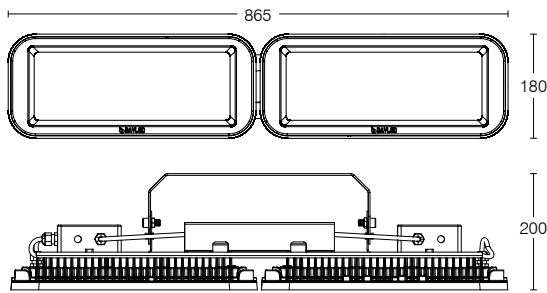

High Power LED High Lumen Output (Beam angle options: 8°-15°-25°-40°-60°)

96 LED

80-04-270-96-XX-X	246W	270W	41482lm	37038lm	6500K
-------------------	------	------	---------	---------	-------

USED POWER SUPPLY BRANDS

USED LED BRANDS

TETRA HIGH BAY HBL-2

EN 60598 | IK09 | IP66 | CE

Photometric Curves

Technical Specifications

High-Bays made of aluminium die cast	Mono color (Standard)
Galvanized steel fittings	DALI controllable (Optional)
Clear 5mm safety glass	0-10V / 1-10V controllable (Optional)
Silicon rubber gasket	Safety Class I
Swivel range 120°	Protection Class IP66
Mounting bracket made of steel	Impact strenght IK09
Electrostatic powder coating.	Operation temperature -25°C / +55°C
Lens angle 8°-15°-22°-30°-40°-60°-90°	Wind catching area: 0,16m ²
Color standard MT-X6-23	Weight: 12,5 kg
Optional RAL codes.	EULUMDAT files available
Input 100 - 305V AC 50 / 60 Hz	Complies with European standards
Power factor (min.) 0.92	EN 60598 and CE certificate