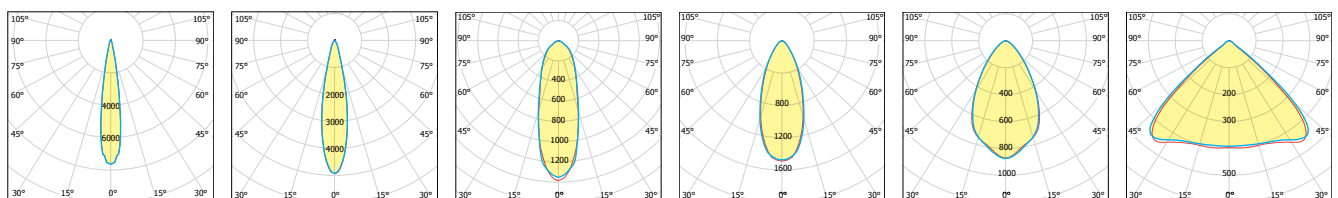

Mid Power LED Extra High Lumen Output (Beam angle options: 22°-30°-60°-90°)

576 LED

80-04-150-576-XX-X	136W	150W	27284lm - 28068lm	24828lm - 25542lm	3000K-4000K
80-04-200-576-XX-X	182W	200W	35322lm - 36336lm	32144lm - 33106lm	3000K-4000K
80-04-250-576-XX-X	227W	250W	42748lm - 43976lm	38902lm - 40018lm	3000K-4000K

High Power LED High Lumen Output (Beam angle options: 8°-15°-25°-40°-60°)

96 LED

80-04-270-96-XX-X	246W	270W	41482lm	37038lm	6500K
-------------------	------	------	---------	---------	-------

USED POWER SUPPLY BRANDS

USED LED BRANDS

TETRA HIGH BAY HBL-2

EN 60598 | IK09 | IP66 | CE

Photometric Curves

Technical Specifications

High-Bays made of aluminium die cast	Mono color (Standard)
Galvanized steel fittings	DALI controllable (Optional)
Clear 5mm safety glass	0-10V / 1-10V controllable (Optional)
Silicon rubber gasket	Safety Class I
Swivel range 120°	Protection Class IP66
Mounting bracket made of steel	Impact strenght IK09
Electrostatic powder coating.	Operation temperature -25°C / +55°C
Lens angle 8°-15°-22°-30°-40°-60°-90°	Wind catching area: 0,16m ²
Color standard MT-X6-23	Weight: 12,5 kg
Optional RAL codes.	EULUMDAT files available
Input 100 - 305V AC 50 / 60 Hz	Complies with European standards
Power factor (min.) 0.92	EN 60598 and CE certificate