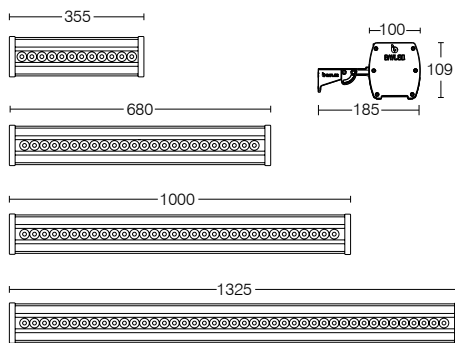

VEGA RGBW(A)

EN 60598 | IK08 | IP66 | CE

FEATURES

Color-changing and high-quality white light from the same fixture. Vega is an advanced approach to color mixing that enables high-quality intelligent color. Multiple channels of LED lightsources combine to produce a full spectrum of precisely controllable light, including millions of saturated colors, pastels and uniform white light.

FIXTURE RUN LENGTHS

To calculate fixture run lengths and total power consumption for your specific installation, please ask to company assistant.

DMX 512

Interface : Data Enabler (DMX/Bayled)
Address method : DMX512 (RDM)
Fixture Connections : Male/female IP67 connectors