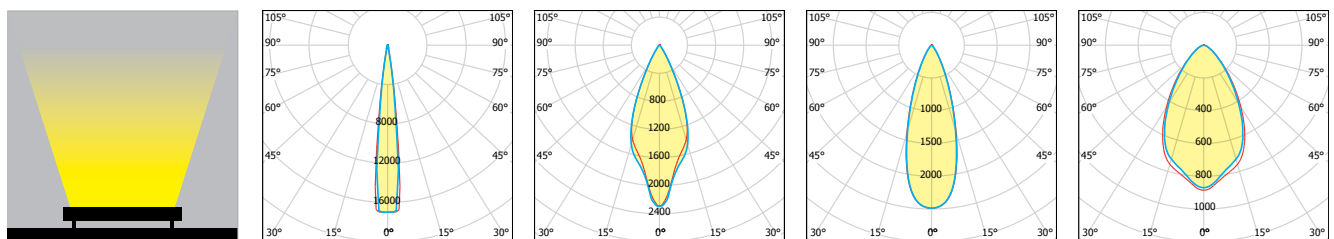

FIXTURE RUN LENGTHS

To calculate fixture run lengths and total power consumption for your specific installation, please ask to company assistant.

DMX 512

Interface : Data Enabler (DMX/Bayled)
 Address method : DMX512 (RDM)
 Fixture Connections : Male/female IP67 connectors

Photometric Curves

Technical Specifications

Wallwasher made of aluminium extrusion,	DMX 512 / RDM
Clear 5mm safety glass	Safety class I
Silicon rubber gasket	Protection Class IP66
Swivel range 95°	Impact strenght IK08
Mounting bracket made of plastic.	Operation temperature -25°C / +55°C
Lens angle 8°- 25°- 45°- 60° -10°x45°	Wind catching area: 0,14m ²
Color standard mat anodized,	Weight: 35,5cm: 2kg / 68cm: 3.53kg
Input 198 - 264V AC 50 / 60 Hz	Weight: 100cm: 4.84kg / 132,5cm: 6.3kg
Power factor (min.) 0.92	Complies with European standards
	EN 60598 and CE certificate