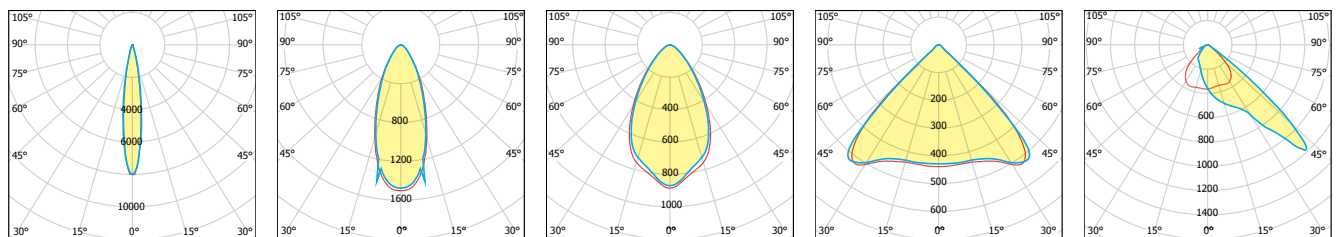

High Lumen Output (Beam angle options: 22°-30°-60°-90°)

192 LED

CODE	MODULE POWER	LUMINAIRE POWER	MODULE LUMINOUS FLUX	LUMINAIRE LUMINOUS FLUX	COLOR TEMPERATURE
45-06-120-192-XX-X	109W	120W	17952lm - 18876lm	16320lm - 17160lm	3000K-4000K
45-06-150-192-XX-X	136W	150W	21450lm - 22605lm	19500lm - 20550lm	3000K-4000K

High Power LED High Lumen Output (Beam angle options: 8°-15°-25°-40°-60°-10x45°-30x60°)

32 LED

45-06-90-32-XX-X	90W	100W	13200lm - 13480lm	12960lm - 13020lm	3000K-4000K
------------------	-----	------	-------------------	-------------------	-------------

XX : Lens Angle, X : Led Color

Standard color temperature 4000K, also available with 6500K on request.

USED POWER SUPPLY BRANDS

USED LED BRANDS

## Photometric Curves