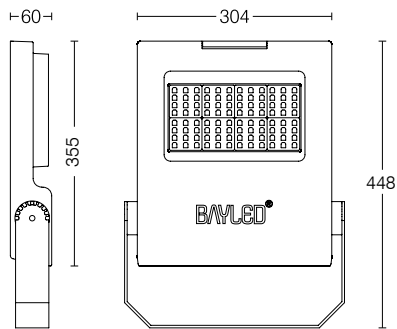

SIRUS

EN 60598 | IK09 | IP66 | CE