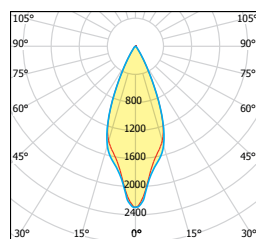

Purchase Order Table

CODE	MODULE POWER	LUMINAIRE POWER	MODULE LUMINOUS FLUX	LUMINAIRE LUMINOUS FLUX	COLOR TEMPERATURE
01-001-025-006-XX-X	6W	6W	894lm - 941lm	840lm - 884lm	3000K-4000K
01-001-050-012-XX-X	11W	12W	1778lm - 1871lm	1671lm - 1758lm	3000K-4000K
01-001-095-024-XX-X	22W	24W	3555lm - 3741lm	3342lm - 3517lm	3000K-4000K
01-001-140-036-XX-X	33W	36W	5333lm - 5612lm	5013lm - 5275lm	3000K-4000K

XX : Lens Angle, X : Led Color
 Standard color temperature 4000K, also available with 6500K on request.

NOVA

EN 60598 | IK09 | IP66 | CE

Photometric Curves

Technical Specifications

- Wallwasher made of aluminium extrusion,
- Clear 5mm safety glass
- Silicon rubber gasket
- Swivel range 95°
- Mounting bracket made of plastic.
- Lens angle 8°- 25°- 45°- 60° - 10°x45°
- Color standard mat anodized,
- Input 198 - 264V AC 50 / 60 Hz
- Power factor (min.) 0.92
- Mono Color (Standard)
- DALI controllable (optional)

- 0-10V / 1-10V controllable (optional)
- Safety class I
- Protection class IP66
- Impact strength IK09
- Operation temperature -25°C / +55°C
- Wind catching area: 0,08m²
- Weight: 24,5cm: 0,95kg / 48cm: 1,8kg
- Weight: 93,5cm: 3,07kg / 140cm: 4,43kg
- EULUMDAT files available
- Complies with European standards
- EN 60598 and CE certificate