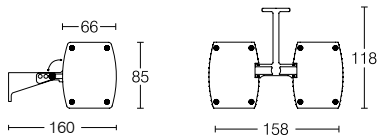

Purchase Order Table

CODE	MODULE POWER	LUMINAIRE POWER	MODULE LUMINOUS FLUX	LUMINAIRE LUMINOUS FLUX	COLOR TEMPERATURE
01-001-025-006-XX-X	6W	6W	894lm - 941lm	840lm - 884lm	3000K-4000K
01-001-050-012-XX-X	11W	12W	1778lm - 1871lm	1671lm - 1758lm	3000K-4000K
01-001-095-024-XX-X	22W	24W	3555lm - 3741lm	3342lm - 3517lm	3000K-4000K
01-001-140-036-XX-X	33W	36W	5333lm - 5612lm	5013lm - 5275lm	3000K-4000K

XX : Lens Angle, X : Led Color
 Standard color temperature 4000K, also available with 6500K on request.

NOVA

EN 60598 | IK09 | IP66 | CE

Photometric Curves

Technical Specifications

- Wallwasher made of aluminium extrusion,
- Clear 5mm safety glass
- Silicon rubber gasket
- Swivel range 95°
- Mounting bracket made of plastic.
- Lens angle 8°- 25°- 45°- 60° - 10°x45°
- Color standard mat anodized,
- Input 198 - 264V AC 50 / 60 Hz
- Power factor (min.) 0.92
- Mono Color (Standard)
- DALI controllable (optional)

- 0-10V / 1-10V controllable (optional)
- Safety class I
- Protection class IP66
- Impact strength IK09
- Operation temperature -25°C / +55°C
- Wind catching area: 0,08m²
- Weight: 24,5cm: 0,95kg / 48cm: 1,8kg
- Weight: 93,5cm: 3,07kg / 140cm: 4,43kg
- EULUMDAT files available
- Complies with European standards
- EN 60598 and CE certificate

CCT tolerance within a 3 step MacAdams ellipse and LM80 compliant

Lifetime 50.000 working hours at least

Scan QR Code to get all technical documents and the other updated files for this product.