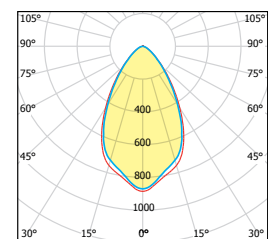

Purchase Order Table

CODE	MODULE POWER	LUMINAIRE POWER	MODULE LUMINOUS FLUX	LUMINAIRE LUMINOUS FLUX	COLOR TEMPERATURE
01-001-025-006-XX-X	6W	6W	894lm - 941lm	840lm - 884lm	3000K-4000K
01-001-050-012-XX-X	11W	12W	1778lm - 1871lm	1671lm - 1758lm	3000K-4000K
01-001-095-024-XX-X	22W	24W	3555lm - 3741lm	3342lm - 3517lm	3000K-4000K
01-001-140-036-XX-X	33W	36W	5333lm - 5612lm	5013lm - 5275lm	3000K-4000K

XX : Lens Angle, X : Led Color
 Standard color temperature 4000K, also available with 6500K on request.

NOVA

EN 60598 | IK09 | IP66 | CE

Photometric Curves

Technical Specifications

- Wallwasher made of aluminium extrusion,
- Clear 5mm safety glass
- Silicon rubber gasket
- Swivel range 95°
- Mounting bracket made of plastic.
- Lens angle 8°- 25°- 45°- 60° - 10°x45°
- Color standard mat anodized,
- Input 198 - 264V AC 50 / 60 Hz
- Power factor (min.) 0.92
- Mono Color (Standard)
- DALI controllable (optional)

- 0-10V / 1-10V controllable (optional)
- Safety class I
- Protection class IP66
- Impact strength IK09
- Operation temperature -25°C / +55°C
- Wind catching area: 0,08m²
- Weight: 24,5cm: 0,95kg / 48cm: 1,8kg
- Weight: 93,5cm: 3,07kg / 140cm: 4,43kg
- EULUMDAT files available
- Complies with European standards
- EN 60598 and CE certificate