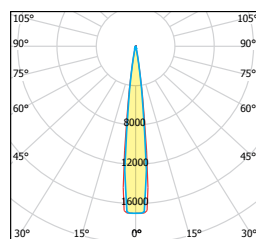

Purchase Order Table

CODE	MODULE POWER	LUMINAIRE POWER	MODULE LUMINOUS FLUX	LUMINAIRE LUMINOUS FLUX	COLOR TEMPERATURE
01-001-025-006-XX-X	6W	6W	894lm - 941lm	840lm - 884lm	3000K-4000K
01-001-050-012-XX-X	11W	12W	1778lm - 1871lm	1671lm - 1758lm	3000K-4000K
01-001-095-024-XX-X	22W	24W	3555lm - 3741lm	3342lm - 3517lm	3000K-4000K
01-001-140-036-XX-X	33W	36W	5333lm - 5612lm	5013lm - 5275lm	3000K-4000K

XX : Lens Angle, X : Led Color
 Standard color temperature 4000K, also available with 6500K on request.

NOVA

EN 60598 | IK09 | IP66 | CE

Photometric Curves

Technical Specifications

- Wallwasher made of aluminium extrusion,
- Clear 5mm safety glass
- Silicon rubber gasket
- Swivel range 95°
- Mounting bracket made of plastic.
- Lens angle 8°- 25°- 45°- 60° - 10°x45°
- Color standard mat anodized,
- Input 198 - 264V AC 50 / 60 Hz
- Power factor (min.) 0.92
- Mono Color (Standard)
- DALI controllable (optional)

- 0-10V / 1-10V controllable (optional)
- Safety class I
- Protection class IP66
- Impact strength IK09
- Operation temperature -25°C / +55°C
- Wind catching area: 0,08m²
- Weight: 24,5cm: 0,95kg / 48cm: 1,8kg
- Weight: 93,5cm: 3,07kg / 140cm: 4,43kg
- EULUMDAT files available
- Complies with European standards
- EN 60598 and CE certificate