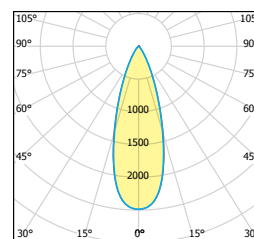

Purchase Order Table

CODE	MODULE POWER	LUMINAIRE POWER	MODULE LUMINOUS FLUX	LUMINAIRE LUMINOUS FLUX	COLOR TEMPERATURE
01-001-025-006-XX-X	6W	6W	894lm - 941lm	840lm - 884lm	3000K-4000K
01-001-050-012-XX-X	11W	12W	1778lm - 1871lm	1671lm - 1758lm	3000K-4000K
01-001-095-024-XX-X	22W	24W	3555lm - 3741lm	3342lm - 3517lm	3000K-4000K
01-001-140-036-XX-X	33W	36W	5333lm - 5612lm	5013lm - 5275lm	3000K-4000K

XX : Lens Angle, X : Led Color
 Standard color temperature 4000K, also available with 6500K on request.

NOVA

EN 60598 | IK09 | IP66 | CE

Photometric Curves

Technical Specifications

- Wallwasher made of aluminium extrusion,
- Clear 5mm safety glass
- Silicon rubber gasket
- Swivel range 95°
- Mounting bracket made of plastic.
- Lens angle 8°- 25°- 45°- 60° - 10°x45°
- Color standard mat anodized,
- Input 198 - 264V AC 50 / 60 Hz
- Power factor (min.) 0.92
- Mono Color (Standard)
- DALI controllable (optional)

- 0-10V / 1-10V controllable (optional)
- Safety class I
- Protection class IP66
- Impact strength IK09
- Operation temperature -25°C / +55°C
- Wind catching area: 0,08m²
- Weight: 24,5cm: 0,95kg / 48cm: 1,8kg
- Weight: 93,5cm: 3,07kg / 140cm: 4,43kg
- EULUMDAT files available
- Complies with European standards
- EN 60598 and CE certificate