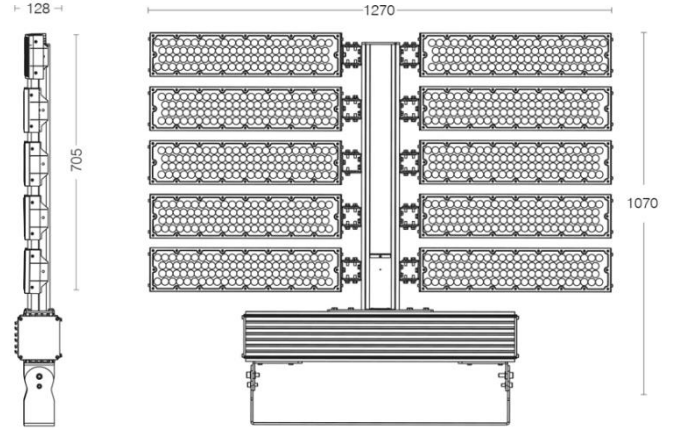

PRIMUS DA SPORT ILLUMINATION 1170W

FLOODLIGHT

IP66

IK08

EN60598 CE

PRODUCT DATA

General Information

Number of light source	960 pcs
LED module	High Power LED's on alu-PCB
Light distribution	15°-40°
Light source colour	5700K
Number of gear unit	1 unit
Driver / power unit	PS (Constant current)
Driver included	Yes
Optical cover / lens type	Multi lens
Control interface	On/Off
Connection	-
Cable	3x1,5 mm ²
Protection class IEC	Safety class I
CE mark	CE mark
ENEC mark	N/A
Warranty period	5 years
Optic type	Symmetric
EU RoHS compliant	Yes
Light source engine type	LED
LDT / IES photometric file	Available
Life span	Estimated average 50.000 hours
MacAdams	CCT tolerance within a 3 step MacAdams ellipse
Product code	45-40-1170-960-XX-X (XX: Lens angle, X: Led colour)

Housing material	Aluminium extrusion
Gasket	Silicone
Optic material	PMMA
Optical cover / lens material	PMMA
Fixation material	Stainless steel
Mounting device	-
Effective projected area	1,36m ²
Colour	Grey
Dimensions (height x width x depth)	1070 x 1270 x 128 mm