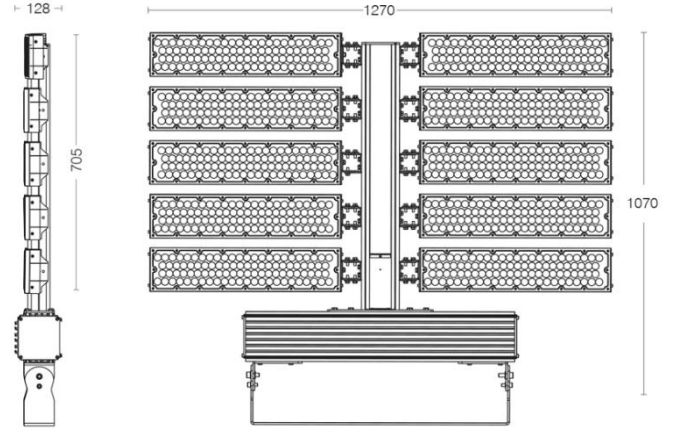

PRIMUS DA SPORT ILLUMINATION 1000W

FLOODLIGHT

IP66

IK08

EN60598 CE

PRODUCT DATA

General Information

Number of light source	960 pcs
LED module	High Power LED's on alu-PCB
Light distribution	15°-40°
Light source colour	5700K
Number of gear unit	1 unit
Driver / power unit	PS (Constant current)
Driver included	Yes
Optical cover / lens type	Multi lens
Control interface	On/Off
Connection	-
Cable	3x1,5 mm ²
Protection class IEC	Safety class I
CE mark	CE mark
ENEC mark	N/A
Warranty period	5 years
Optic type	Symmetric
EU RoHS compliant	Yes
Light source engine type	LED
LDT / IES photometric file	Available
Life span	Estimated average 50.000 hours
MacAdams	CCT tolerance within a 3 step MacAdams ellipse
Product code	45-40-1000-960-XX-X (XX: Lens angle, X: Led colour)

Housing material	Aluminium extrusion
Gasket	Silicone
Optic material	PMMA
Optical cover / lens material	PMMA
Fixation material	Stainless steel
Mounting device	-
Effective projected area	1,36m ²
Colour	Grey
Dimensions (height x width x depth)	1070 x 1270 x 128 mm