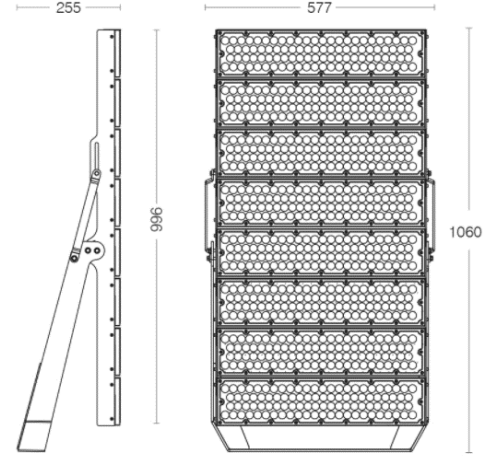

PRIMUS PRL-8 SPORT ILLUMINATION 940W

FLOODLIGHT

IP66

IK09

EN60598 CE

PRODUCT DATA

General Information

Number of light source	768 pcs
LED module	High Power LED's on alu-PCB
Light distribution	15°-40°
Light source colour	5700K
Number of gear unit	1 unit
Driver / power unit	PS (Constant current)
Driver included	Yes
Optical cover / lens type	Multi lens
Control interface	On/Off
Connection	-
Cable	3x1,5 mm ²
Protection class IEC	Safety class I
CE mark	CE mark
ENEC mark	N/A
Warranty period	5 years
Optic type	Symmetric
EU RoHS compliant	Yes
Light source engine type	LED
LDT / IES photometric file	Available
Life span	Estimated average 50.000 hours
MacAdams	CCT tolerance within a 3 step MacAdams ellipse
Product code	45-38-940-768-XX-X (XX: Lens angle, X: Led colour)

Housing material	Aluminium extrusion
Gasket	Silicone
Optic material	PMMA
Optical cover / lens material	PMMA
Fixation material	Stainless steel
Mounting device	-
Effective projected area	0,61m ²
Colour	Grey
Dimensions (height x width x depth)	1060 x 577 x 255 mm