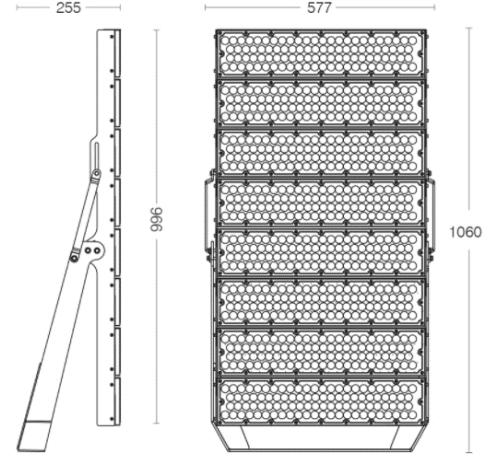

PRIMUS PRL-8 SPORT ILLUMINATION 800W

FLOODLIGHT

IP66

IK09

EN60598 CE

PRODUCT DATA

General Information

Number of light source	768 pcs
LED module	High Power LED's on alu-PCB
Light distribution	15°-40°
Light source colour	5700K
Number of gear unit	1 unit
Driver / power unit	PS (Constant current)
Driver included	Yes
Optical cover / lens type	Multi lens
Control interface	On/Off
Connection	-
Cable	3x1,5 mm²
Protection class IEC	Safety class I
CE mark	CE mark
ENEC mark	N/A
Warranty period	5 years
Optic type	Symmetric
EU RoHS compliant	Yes
Light source engine type	LED
LDT / IES photometric file	Available
Life span	Estimated average 50.000 hours
MacAdams	CCT tolerance within a 3 step MacAdams ellipse
Product code	45-38-800-768-XX-X (XX: Lens angle, X: Led colour)

Operating and Electrical

Input Voltage	100-305 V AC
Input frequency	50 to 60 Hz
Inrush current	3636 mA
Power factor (min.)	0.92

Control and Dimming

Dimmable(optional)	1-10V - DALI
DMX	-

Mechanical and Housing

Housing material	Aluminium extrusion
Gasket	Silicone
Optic material	PMMA
Optical cover / lens material	PMMA
Fixation material	Stainless steel
Mounting device	-
Effective projected area	0,61m²
Colour	Grey
Dimensions (height x width x depth)	1060 x 577 x 255 mm

Approval and Application

Ingress protection code	IP66
Mech. impact protection code	IK09
Surge protection (common/differential)	6 KV/4KV (10KV/6KV optional)

Initial Performance (IEC Compliant)

Module luminous flux	94848 lm (5700K)
Luminaire luminous flux	83200 lm (5700K)
LED luminaire efficiency	104 lm (5700K)
Colour Temperature	5700K
Colour rendering index	≥70
Rated LED power	727W
Rated luminaire power	800W

Application Conditions

Ambient temperature range	-25°C to +55°C
Maximum dimming level	-
Net weight (piece)	32 kg

Fixture Run Length

To calculate fixture run lengths and total power consumption for your specific installation, please ask to company assistant

BAYLED TEKNOLOJİ A.Ş.

Ahi Evran Mah. 225. Cad. No:84 06935, Sincan ANKARA / TURKEY
T: +90 312 395 76 35 | F: +90 312 395 73 65 | sales@bayled.com.tr

Bayled is a Baytaş group brand.

Scan the QR Code to go to the product web page.

We reserve the right to change specifications without prior written notice.

Current version under: www.bayled.eu