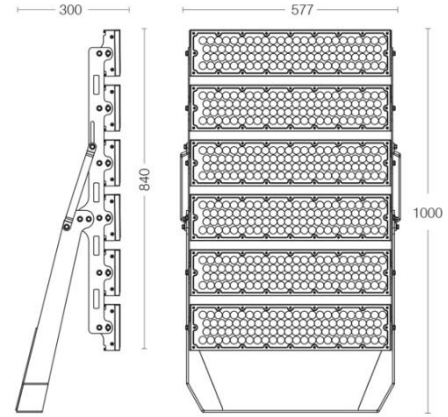

PRIMUS PRL-6 MOVABLE SPORT ILLUMINATION 600W

FLOODLIGHT

IP66

IK09

EN60598 CE

PRODUCT DATA

General Information

Number of light source	576 pcs
LED module	High Power LED's on alu-PCB
Light distribution	15°-40°
Light source colour	5700K
Number of gear unit	1 unit
Driver / power unit	PS (Constant current)
Driver included	Yes
Optical cover / lens type	Multi lens
Control interface	On/Off
Connection	-
Cable	3x1,5 mm ²
Protection class IEC	Safety class I
CE mark	CE mark
ENEC mark	N/A
Warranty period	5 years
Optic type	Symmetric
EU RoHS compliant	Yes
Light source engine type	LED
LDT / IES photometric file	Available
Life span	Estimated average 50.000 hours
MacAdams	CCT tolerance within a 3 step MacAdams ellipse
Product code	45-37-600-576-XX-X (XX: Lens angle, X: Led colour)

Housing material	Aluminium extrusion
Gasket	Silicone
Optic material	PMMA
Optical cover / lens material	PMMA
Fixation material	Stainless steel
Mounting device	-
Effective projected area	0,58m ²
Colour	Grey
Dimensions (height x width x depth)	1000 x 577 x 300 mm

Approval and Application

Ingress protection code	IP66
Mech. impact protection code	IK09
Surge protection (common/differential)	6 KV/4KV (10KV/6KV optional)

Initial Performance (IEC Compliant)

Module luminous flux	71136 lm (5700K)
Luminaire luminous flux	62400 lm (5700K)
LED luminaire efficiency	104 lm (5700K)
Colour Temperature	5700K
Colour rendering index	≥90
Rated LED power	546W
Rated luminaire power	600W