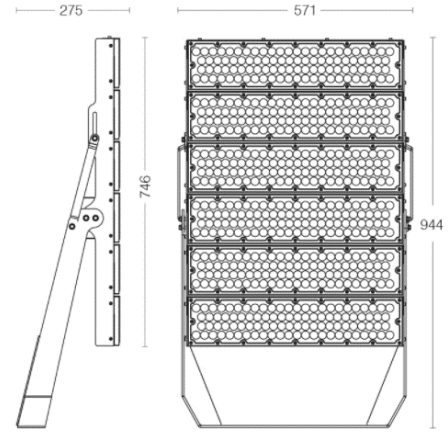

PRIMUS PRL-6 SPORT ILLUMINATION 700W

FLOODLIGHT

IP66

IK09

EN60598 CE

PRODUCT DATA

General Information

Number of light source	576 pcs
LED module	High Power LED's on alu-PCB
Light distribution	15°-40°
Light source colour	5700K
Number of gear unit	1 unit
Driver / power unit	PS (Constant current)
Driver included	Yes
Optical cover / lens type	Multi lens
Control interface	On/Off
Connection	-
Cable	3x1,5 mm ²
Protection class IEC	Safety class I
CE mark	CE mark
ENEC mark	N/A
Warranty period	5 years
Optic type	Symmetric
EU RoHS compliant	Yes
Light source engine type	LED
LDT / IES photometric file	Available
Life span	Estimated average 50.000 hours
MacAdams	CCT tolerance within a 3 step MacAdams ellipse
Product code	45-36-700-576-XX-X (XX: Lens angle, X: Led colour)

Housing material	Aluminium extrusion
Gasket	Silicone
Optic material	PMMA
Optical cover / lens material	PMMA
Fixation material	Stainless steel
Mounting device	-
Effective projected area	0,54m ²
Colour	Grey
Dimensions (height x width x depth)	944 x 571 x 275 mm