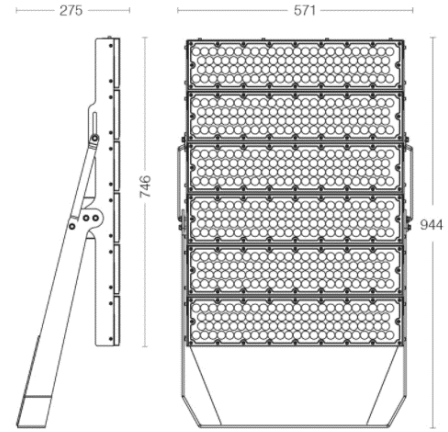

PRIMUS PRL-6 SPORT ILLUMINATION 600W

FLOODLIGHT

IP66

IK09

EN60598 CE

PRODUCT DATA

General Information

Number of light source	576 pcs
LED module	High Power LED's on alu-PCB
Light distribution	15°-40°
Light source colour	5700K
Number of gear unit	1 unit
Driver / power unit	PS (Constant current)
Driver included	Yes
Optical cover / lens type	Multi lens
Control interface	On/Off
Connection	-
Cable	3x1,5 mm ²
Protection class IEC	Safety class I
CE mark	CE mark
ENEC mark	N/A
Warranty period	5 years
Optic type	Symmetric
EU RoHS compliant	Yes
Light source engine type	LED
LDT / IES photometric file	Available
Life span	Estimated average 50.000 hours
MacAdams	CCT tolerance within a 3 step MacAdams ellipse
Product code	45-36-600-576-XX-X (XX: Lens angle, X: Led colour)

Housing material	Aluminium extrusion
Gasket	Silicone
Optic material	PMMA
Optical cover / lens material	PMMA
Fixation material	Stainless steel
Mounting device	-
Effective projected area	0,54m ²
Colour	Grey
Dimensions (height x width x depth)	944 x 571 x 275 mm