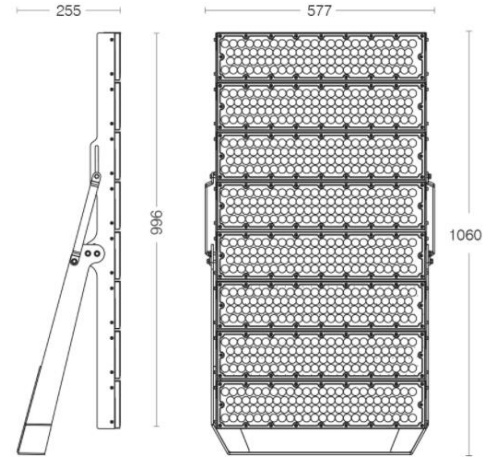

PRIMUS PRL-8 800W

FLOODLIGHT

IP66 IK09 EN60598 CE

PRODUCT DATA

General Information

Number of light source	768 pcs
LED module	High Power LED's on alu-PCB
Light distribution	15°-40°
Light source colour	3000K-4000K
Number of gear unit	1 unit
Driver / power unit	PS (Constant current)
Driver included	Yes
Optical cover / lens type	Multi lens
Control interface	On/Off
Connection	-
Cable	3x1,5 mm ²
Protection class IEC	Safety class I
CE mark	CE mark
ENEC mark	N/A
Warranty period	5 years
Optic type	Symmetric
EU RoHS compliant	Yes
Light source engine type	LED
LDT / IES photometric file	Available
Life span	Estimated average 50.000 hours
MacAdams	CCT tolerance within a 3 step MacAdams ellipse
Product code	45-31-800-768-XX-X (XX: Lens angle, X: Led colour)

Housing material	Aluminium extrusion
Gasket	Silicone
Optic material	PMMA
Optical cover / lens material	PMMA
Fixation material	Stainless steel
Mounting device	-
Effective projected area	0,61m ²
Colour	Grey
Dimensions (height x width x depth)	1060 x 577 x 255 mm

Approval and Application

Ingress protection code	IP66
Mech. impact protection code	IK09
Surge protection (common/differential)	6 KV/4KV (10KV/6KV optional)

Initial Performance (IEC Compliant)

Module luminous flux	150480 lm (4000K) / 145200 lm (3000K)
Luminaire luminous flux	136800 lm (4000K) / 132000 lm (3000K)
LED luminaire efficiency	171 lm (4000K) / 165 lm (3000K)
Colour Temperature	4000K / 3000K
	6500K also available up on request.
Colour rendering index	≥70
Rated LED power	727W
Rated luminaire power	800W