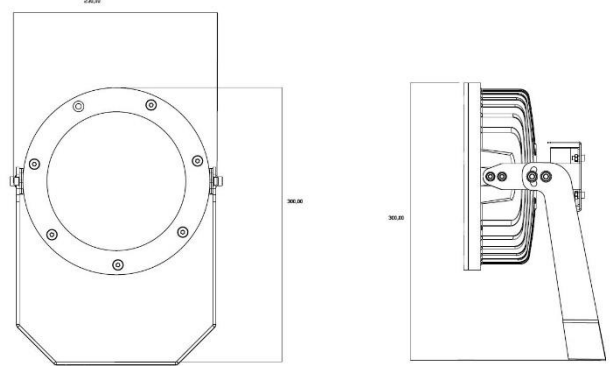

ROON 60W GREEN

FLOODLIGHT

IP66

IK07

EN60598 CE

PRODUCT DATA

General Information

Number of light source	112 pcs
LED module	Mid Power LED's on alu-PCB
Light distribution	30°
Light source colour	GREEN
Number of gear unit	1 unit
Driver / power unit	PS (Constant current)
Driver included	Yes
Optical cover / lens type	Multi lens
Control interface	On/Off
Connection	-
Cable	3x0,75 mm²
Protection class IEC	Safety class I
CE mark	CE mark
ENEC mark	-
Warranty period	5 years
Optic type	Symmetric
EU RoHS compliant	Yes
Light source engine type	LED
LDT / IES photometric file	Available
Life span	Estimated average 50.000 hours
MacAdams	CCT tolerance within a 3 step MacAdams ellipse
Product code	45-29-60-112-30-G (XX: Lens angle, X: Led colour)

Operating and Electrical

Input Voltage	100-305 V AC
Input frequency	50 to 60 Hz
Inrush current	273 mA
Power factor (min.)	0.92

Control and Dimming

Dimmable(optional)	1-10V - DALI
DMX	-

Mechanical and Housing

Housing material	Aluminium die-cast
Gasket	Silicone
Optic material	PMMA
Optical cover / lens material	Glass (5mm)
Fixation material	Stainless steel
Mounting device	-
Effective projected area	0,07m²
Colour	Grey
Dimensions (height x width x depth)	300 x 230 x 78 mm

Approval and Application

Ingress protection code	IP66
Mech. impact protection code	IK07
Surge protection (common/differential)	6 KV/4KV (10KV/6KV optional)

Initial Performance (IEC Compliant)

Module luminous flux	4257 lm (GREEN)
Luminaire luminous flux	3832 lm (GREEN)
LED luminaire efficiency	64 lm (GREEN)
Colour Temperature	GREEN
	RED-BLUE also available up on request.
Colour rendering index	≥70
Rated LED power	55W
Rated luminaire power	60W

Application Conditions

Ambient temperature range	-25°C to +55°C
Maximum dimming level	-
Net weight (piece)	4,3 kg

Fixture Run Length

To calculate fixture run lengths and total power consumption for your specific installation, please ask to company assistant

BAYLED TEKNOLOJİ A.Ş.

Ahi Evran Mah. 225. Cad. No:84 06935, Sincan ANKARA / TURKEY
T: +90 312 395 76 35 | F: +90 312 395 73 65 | sales@bayled.com.tr

Bayled is a Baytaş group brand.

Scan the QR Code to go to the product web page.

We reserve the right to change specifications without prior written notice.

Current version under: www.bayled.eu