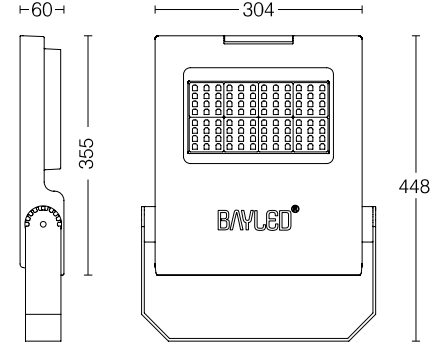

SIRUS RGB 75W

FLOODLIGHT

IP66 IK09 EN60598 CE

PRODUCT DATA

General Information

Number of light source	32 pcs
LED module	High Power LED's on alu-PCB
Light distribution	30°-60°-90°-ASYM
Light source colour	RGB
Number of gear unit	1 unit
Driver / power unit	PS (Constant current)
Driver included	Yes
Optical cover / lens type	Multi lens
Control interface	DMX
Connection	-
Cable	3x1,5 mm² (Power)+ 3x0,5mm² (DMX)
Protection class IEC	Safety class I
CE mark	CE mark
ENEC mark	-
Warranty period	5 years
Optic type	Symmetric - asymmetric
EU RoHS compliant	Yes
Light source engine type	LED
LDT / IES photometric file	N/A
Life span	Estimated average 50.000 hours
MacAdams	CCT tolerance within a 3 step MacAdams ellipse
Product code	45-06-85-32-XX-RGB (XX: Lens angle, X: Led colour)

Operating and Electrical

Input Voltage	85-264 V AC
Input frequency	50 to 60 Hz
Inrush current	341 mA
Power factor (min.)	0.92

Control and Dimming

Dimmable(optional)	-
DMX	DMX512

Mechanical and Housing

Housing material	Aluminium die-cast
Gasket	Silicone
Optic material	PMMA
Optical cover / lens material	Glass (5mm)
Fixation material	Stainless steel
Mounting device	-
Effective projected area	0,14m²
Colour	Grey
Dimensions (height x width x depth)	448 x 304 x 60 mm

Approval and Application

Ingress protection code	IP66
Mech. impact protection code	IK09
Surge protection (common/differential)	6 KV/4KV (optional)

Initial Performance (IEC Compliant)

Module luminous flux	3334 lm (RGB)
Luminaire luminous flux	3067 lm (RGB)
LED luminaire efficiency	36 lm/W (RGB)
Colour Temperature	RGB
Colour rendering index	≥70
Rated LED power	67W
Rated luminaire power	75W

Application Conditions

Ambient temperature range	-25°C to +55°C
Maximum dimming level	-
Net weight (piece)	6.8 kg

Fixture Run Length

To calculate fixture run lengths and total power consumption for your specific installation, please ask to company assistant

BAYLED TEKNOLOJİ A.Ş.

Ahi Evran Mah. 225. Cad. No:84 06935, Sincan ANKARA / TURKEY
T: +90 312 395 76 35 | F: +90 312 395 73 65 | sales@bayled.com.tr

Bayled is a Baytaş group brand.

Scan the QR Code to go to the product web page.

We reserve the right to change specifications without prior written notice.

Current version under: www.bayled.eu