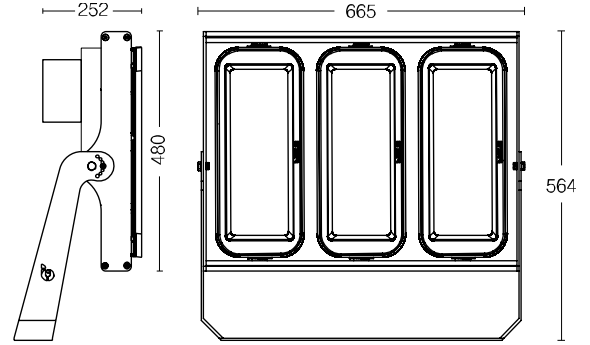

TETRA PRV-3 RGB (MOVABLE) 255W

FLOODLIGHT

IP66 IK09 EN60598 CE

PRODUCT DATA

General Information

Number of light source	144 pcs
LED module	High Power LED's on alu-PCB
Light distribution	8°- 15°- 40°- 60°- 90°
Light source colour	RGB
Number of gear unit	1 unit
Driver / power unit	PS (Constant voltage)
Driver included	Yes
Optical cover / lens type	Multi lens
Control interface	DMX
Connection	-
Cable	3x1,5 mm ² (Power)+ 3x0,5 mm ² (DMX)
Protection class IEC	Safety class I
CE mark	CE mark
ENEC mark	-
Warranty period	5 years
Optic type	Symmetric
EU RoHS compliant	Yes
Light source engine type	LED
LDT / IES photometric file	N/A
Life span	Estimated average 50.000 hours
MacAdams	CCT tolerance within a 3 step MacAdams ellipse
Product code	45-22-255-144-XX-RGB(XX: Lens angle, X: Led colour)

Operating and Electrical

Input Voltage	85-264 V AC
Input frequency	50 to 60 Hz
Inrush current	1159 mA
Power factor (min.)	0.92

Control and Dimming

Dimmable(optional)	-
DMX	DMX 512

Mechanical and Housing

Housing material	Aluminium die-cast
Gasket	Silicone
Optic material	PMMA
Optical cover / lens material	Glass (5mm)
Fixation material	Stainless steel
Mounting device	-
Effective projected area	0,38m ²
Colour	Grey
Dimensions (height x width x depth)	564 x 665 x 252 mm

Approval and Application

Ingress protection code	IP66
Mech. impact protection code	IK09
Surge protection (common/differential)	6 KV/4KV (optional)

Initial Performance (IEC Compliant)

Module luminous flux	14313 lm (RGB)
Luminaire luminous flux	13170 lm (RGB)
LED luminaire efficiency	52 lm (RGB)
Colour Temperature	RGB

Colour rendering index	≥70
Rated LED power	232W
Rated luminaire power	255W

Application Conditions

Ambient temperature range	-25°C to +55°C
Maximum dimming level	-
Net weight (piece)	22,3 kg

Fixture Run Length To calculate fixture run lengths and total power consumption for your specific installation, please ask to company assistant