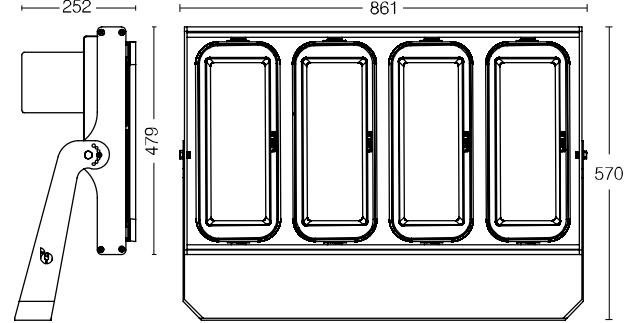

TETRA PRV-4 RGB (MOVABLE)

340W

FLOODLIGHT

IP66**IK09****EN60598 CE**

PRODUCT DATA

General Information

Number of light source	192 pcs
LED module	High Power LED's on alu-PCB
Light distribution	8°- 15°- 40°- 60°- 90°
Light source colour	RGB
Number of gear unit	1 unit
Driver / power unit	PS (Constant voltage)
Driver included	Yes
Optical cover / lens type	Multi lens
Control interface	DMX
Connection	-
Cable	3x1,5 mm ² (Power)+ 3x0,5 mm ² (DMX)
Protection class IEC	Safety class I
CE mark	CE mark
ENEC mark	-
Warranty period	5 years
Optic type	Symmetric
EU RoHS compliant	Yes
Light source engine type	LED
LDT / IES photometric file	N/A
Life span	Estimated average 50.000 hours
MacAdams	CCT tolerance within a 3 step MacAdams ellipse
Product code	45-23-340-192-XX-RGB(XX: Lens angle, X: Led colour)

Operating and Electrical

Input Voltage	85-264 V AC
Input frequency	50 to 60 Hz
Inrush current	1546 mA
Power factor (min.)	0.92

Control and Dimming

Dimmable(optional)	-
DMX	DMX 512

Mechanical and Housing

Housing material	Aluminium die-cast
Gasket	Silicone
Optic material	PMMA
Optical cover / lens material	Glass (5mm)
Fixation material	Stainless steel
Mounting device	-
Effective projected area	0,49m ²
Colour	Grey
Dimensions (height x width x depth)	570 x 861 x 252 mm

Approval and Application

Ingress protection code	IP66
Mech. impact protection code	IK09
Surge protection (common/differential)	6 KV/4KV (optional)

Initial Performance (IEC Compliant)

Module luminous flux	19084 lm (RGB)
Luminaire luminous flux	17560 lm (RGB)
LED luminaire efficiency	52 lm (RGB)
Colour Temperature	RGB

Colour rendering index	≥70
Rated LED power	309W
Rated luminaire power	340W

Application Conditions

Ambient temperature range	-25°C to +55°C
Maximum dimming level	-
Net weight (piece)	29 kg

Fixture Run Length To calculate fixture run lengths and total power consumption for your specific installation, please ask to company assistant