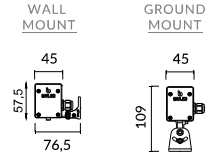

WALLWASHER

IP66

IK09

EN60598 CE

RGB