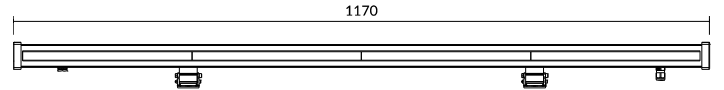

ARSEN AC 120 70W RGB

WALLWASHER

IP66

IK09

EN60598 CE

RGB

PRODUCT DATA

General Information

Number of light source	144 pcs
LED module	Mid Power LED's on alu-PCB
Light distribution	18°- 25°- 30°x90°- 60°x110°- 90°x110°
Light source colour	RGB
Number of gear unit	2 unit
Driver / power unit	PS (Constant voltage)
Driver included	Yes
Optical cover / lens type	Multi lens
Control interface	DMX
Connection	-
Cable	3x1 mm²(Power) + 3x0,5 mm²(DMX)
Protection class IEC	Safety class I
CE mark	CE mark
ENEC mark	-
Warranty period	5 years
Optic type	Symmetric - asymmetric
EU RoHS compliant	Yes
Light source engine type	LED
LDT / IES photometric file	N/A
Life span	Estimated average 50.000 hours
MacAdams	CCT tolerance within a 3 step MacAdams ellipse
Product code	01-07-120-70-XX-RGB-DMX (XX: Lens angle, X: Led colour)

Operating and Electrical

Input Voltage	198-264 V AC
Input frequency	50 to 60 Hz
Inrush current	318 mA
Power factor (min.)	0.92

Control and Dimming

Dimmable(optional)	-
DMX	DMX512

Mechanical and Housing

Housing material	Aluminium extrusion
Gasket	Silicone
Optic material	PMMA
Optical cover / lens material	Glass (5mm)
Fixation material	Aluminium and plastic mounting bracket
Mounting device	-
Effective projected area	0,07m²
Colour	Grey
Dimensions (height x width x depth)	58 x 1170 x 77 mm

Approval and Application

Ingress protection code	IP66
Mech. impact protection code	IK09
Surge protection (common/differential)	2 KV/1KV

Initial Performance (IEC Compliant)

Module luminous flux	2998 lm (RGB)
Luminaire luminous flux	2725 lm (RGB)
LED luminaire efficiency	39 lm (RGB)
Colour Temperature	RGB
Colour rendering index	>70
Rated LED power	64W
Rated luminaire power	70W

Application Conditions

Ambient temperature range	-25°C to +55°C
Maximum dimming level	-
Net weight (piece)	2,3 kg

Fixture Run Length

To calculate fixture run lengths and total power consumption for your specific installation, please ask to company assistant

BAYLED TEKNOLOJİ A.Ş.

Ahi Evran Mah. 225. Cad. No:84 06935, Sincan ANKARA / TURKEY
T: +90 312 395 76 35 | F: +90 312 395 73 65 | sales@bayled.com.tr

Bayled is a Baytaş group brand.

Scan the QR Code to go to the product web page.

We reserve the right to change specifications without prior written notice.

Current version under: www.bayled.eu