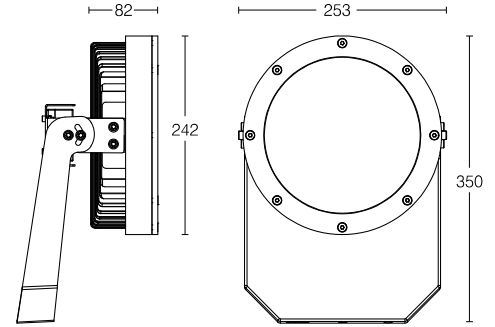

ROON S 60W RED

FLOODLIGHT

IP66 IK09 EN60598 CE

PRODUCT DATA

General Information

Number of light source	48 pcs
LED module	High Power LED's on alu-PCB
Light distribution	15°-40°- 60°- 90°- 15°x40°
Light source colour	RED
Number of gear unit	1 unit
Driver / power unit	PS (Constant current)
Driver included	Yes
Optical cover / lens type	Multi lens
Control interface	On/Off
Connection	-
Cable	3x0,75 mm ²
Protection class IEC	Safety class I
CE mark	CE mark
ENEC mark	-
Warranty period	5 years
Optic type	Symmetric
EU RoHS compliant	Yes
Light source engine type	LED
LDT / IES photometric file	Available
Life span	Estimated average 50.000 hours
MacAdams	CCT tolerance within a 3 step MacAdams ellipse
Product code	45-28-60-48-XX-X (XX: Lens angle, X: Led colour)

Housing material	Aluminium die-cast
Gasket	Silicone
Optic material	PMMA
Optical cover / lens material	Glass (5mm)
Fixation material	Stainless steel
Mounting device	-
Effective projected area	0,09m ²
Colour	Grey
Dimensions (height x width x depth)	350 x 253 x 141 mm

Approval and Application

Ingress protection code	IP66
Mech. impact protection code	IK09
Surge protection (common/differential)	6 KV/4KV (10KV/6KV optional)

Initial Performance (IEC Compliant)

Module luminous flux	3245 lm (RED)
Luminaire luminous flux	2920 lm (RED)
LED luminaire efficiency	49 lm (RED)
Colour Temperature	RED GREEN-BLUE also available up on request.
Colour rendering index	>70
Rated LED power	55W
Rated luminaire power	60W