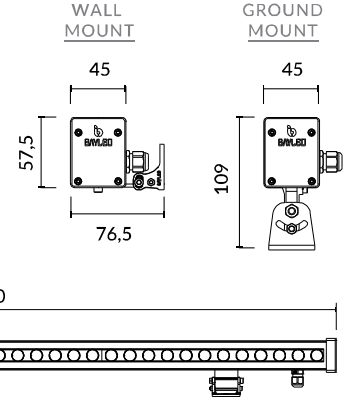

RIGEL 91 38W RGB

WALLWASHER

IP66 IK09 EN60598 CE

PRODUCT DATA

General Information

Number of light source	36 pcs
LED module	High Power LED's on alu-PCB
Light distribution	17° - 25° - 35° - 45°x20°
Light source colour	RGB
Number of gear unit	2 unit
Driver / power unit	PS (Constant voltage)
Driver included	Yes
Optical cover / lens type	Multi lens
Control interface	DMX
Connection	-
Cable	3x1 mm ² (Power) + 2x0,5 mm ² (DMX)
Protection class IEC	Safety class I
CE mark	CE mark
ENEC mark	-
Warranty period	5 years
Optic type	Symmetric - asymmetric
EU RoHS compliant	Yes
Light source engine type	LED
LDT / IES photometric file	N/A
Life span	Estimated average 50.000 hours
MacAdams	CCT tolerance within a 3 step MacAdams ellipse
Product code	01-04-91-38-XX-RGB-DMX (XX: Lens angle, X: Led colour)

Operating and Electrical

Input Voltage	198-264 V AC
Input frequency	50 to 60 Hz
Inrush current	173 mA
Power factor (min.)	0.92

Control and Dimming

Dimmable(optional)	-
DMX	DMX512

Mechanical and Housing

Housing material	Aluminium extrusion
Gasket	Silicone
Optic material	PMMA
Optical cover / lens material	Glass (5mm)
Fixation material	Aluminium and plastic mounting bracket
Mounting device	-
Effective projected area	0,05m ²
Colour	Grey
Dimensions (height x width x depth)	58 x 910 x 77 mm

Approval and Application

Ingress protection code	IP66
Mech. impact protection code	IK09
Surge protection (common/differential)	2 KV/1KV

Initial Performance (IEC Compliant)

Module luminous flux	2389 lm (RGB)
Luminaire luminous flux	2172 lm (RGB)
LED luminaire efficiency	57 lm (RGB)
Colour Temperature	RGB
Colour rendering index	>70
Rated LED power	35W
Rated luminaire power	38W

Application Conditions

Ambient temperature range	-25°C to +55°C
Maximum dimming level	-
Net weight (piece)	1,8 kg

Fixture Run Length To calculate fixture run lengths and total power consumption for your specific installation, please ask to company assistant