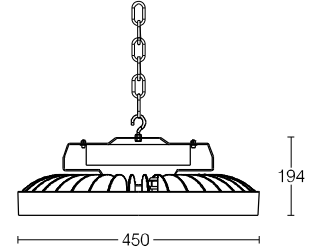

CIRCLE 190W

HIGH BAY LUMINAIRES

IP66

IK09

EN60598 CE

PRODUCT DATA

General Information

Number of light source	192 pcs
LED module	Mid Power LED's on alu-PCB
Light distribution	40° - 60° - 90°
Light source colour	3000K-4000K
Number of gear unit	1 unit
Driver / power unit	PS (Constant current)
Driver included	Yes
Optical cover / lens type	Multi lens
Control interface	On/Off
Connection	-
Cable	3x1,5 mm ²
Protection class IEC	Safety class I
CE mark	CE mark
ENEC mark	-
Warranty period	5 years
Optic type	Symmetric
EU RoHS compliant	Yes
Light source engine type	LED
LDT / IES photometric file	Available
Life span	Estimated average 50.000 hours
MacAdams	CCT tolerance within a 3 step MacAdams ellipse
Product code	80-001-190-192-XX-X (XX: Lens angle, X: Led colour)

Housing material	Aluminium die-cast
Gasket	Silicone
Optic material	PMMA
Optical cover / lens material	Glass (5mm)
Fixation material	Stainless steel
Mounting device	-
Effective projected area	0,20m ²
Colour	Grey
Dimensions (height x width x depth)	450 x 450 x 194 mm