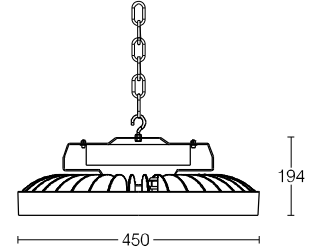

CIRCLE 140W

HIGH BAY LUMINAIRES

IP66

IK09

EN60598 CE

PRODUCT DATA

General Information

Number of light source	192 pcs
LED module	Mid Power LED's on alu-PCB
Light distribution	40° - 60° - 90°
Light source colour	3000K-4000K
Number of gear unit	1 unit
Driver / power unit	PS (Constant current)
Driver included	Yes
Optical cover / lens type	Multi lens
Control interface	On/Off
Connection	-
Cable	3x1,5 mm ²
Protection class IEC	Safety class I
CE mark	CE mark
ENEC mark	-
Warranty period	5 years
Optic type	Symmetric
EU RoHS compliant	Yes
Light source engine type	LED
LDT / IES photometric file	Available
Life span	Estimated average 50.000 hours
MacAdams	CCT tolerance within a 3 step MacAdams ellipse
Product code	80-001-140-192-XX-X (XX: Lens angle, X: Led colour)

Housing material	Aluminium die-cast
Gasket	Silicone
Optic material	PMMA
Optical cover / lens material	Glass (5mm)
Fixation material	Stainless steel
Mounting device	-
Effective projected area	0,20m ²
Colour	Grey
Dimensions (height x width x depth)	450 x 450 x 194 mm