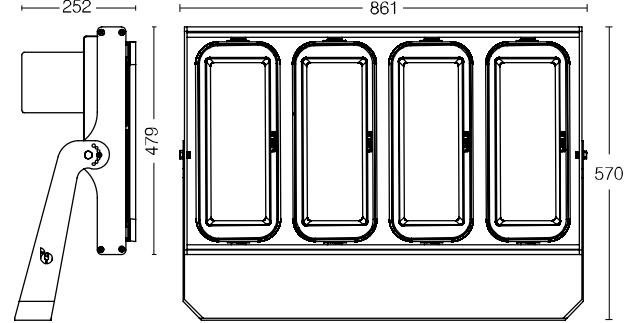

TETRA PRV-4 RGB (MOVABLE)

220W

FLOODLIGHT

IP66**IK09****EN60598 CE**

PRODUCT DATA

General Information

Number of light source	192 pcs
LED module	High Power LED's on alu-PCB
Light distribution	8°- 15°- 40°- 60°- 90°
Light source colour	RGB
Number of gear unit	1 unit
Driver / power unit	PS (Constant voltage)
Driver included	Yes
Optical cover / lens type	Multi lens
Control interface	DMX
Connection	-
Cable	3x1,5 mm ² (Power)+ 3x0,5 mm ² (DMX)
Protection class IEC	Safety class I
CE mark	CE mark
ENEC mark	-
Warranty period	5 years
Optic type	Symmetric
EU RoHS compliant	Yes
Light source engine type	LED
LDT / IES photometric file	N/A
Life span	Estimated average 50.000 hours
MacAdams	CCT tolerance within a 3 step MacAdams ellipse
Product code	45-23-220-192-XX-RGB(XX: Lens angle, X: Led colour)

Operating and Electrical

Input Voltage	85-264 V AC
Input frequency	50 to 60 Hz
Inrush current	1000 mA
Power factor (min.)	0.92

Control and Dimming

Dimmable(optional)	-
DMX	DMX 512

Mechanical and Housing

Housing material	Aluminium die-cast
Gasket	Silicone
Optic material	PMMA
Optical cover / lens material	Glass (5mm)
Fixation material	Stainless steel
Mounting device	-
Effective projected area	0,49m ²
Colour	Grey
Dimensions (height x width x depth)	570 x 861 x 252 mm

Approval and Application

Ingress protection code	IP66
Mech. impact protection code	IK09
Surge protection (common/differential)	6 KV/4KV (optional)

Initial Performance (IEC Compliant)

Module luminous flux	13632 lm (RGB)
Luminaire luminous flux	12541 lm (RGB)
LED luminaire efficiency	57 lm (RGB)
Colour Temperature	RGB

Colour rendering index	>70
Rated LED power	200W
Rated luminaire power	220W

Application Conditions

Ambient temperature range	-25°C to +55°C
Maximum dimming level	-
Net weight (piece)	29 kg

Fixture Run Length To calculate fixture run lengths and total power consumption for your specific installation, please ask to company assistant